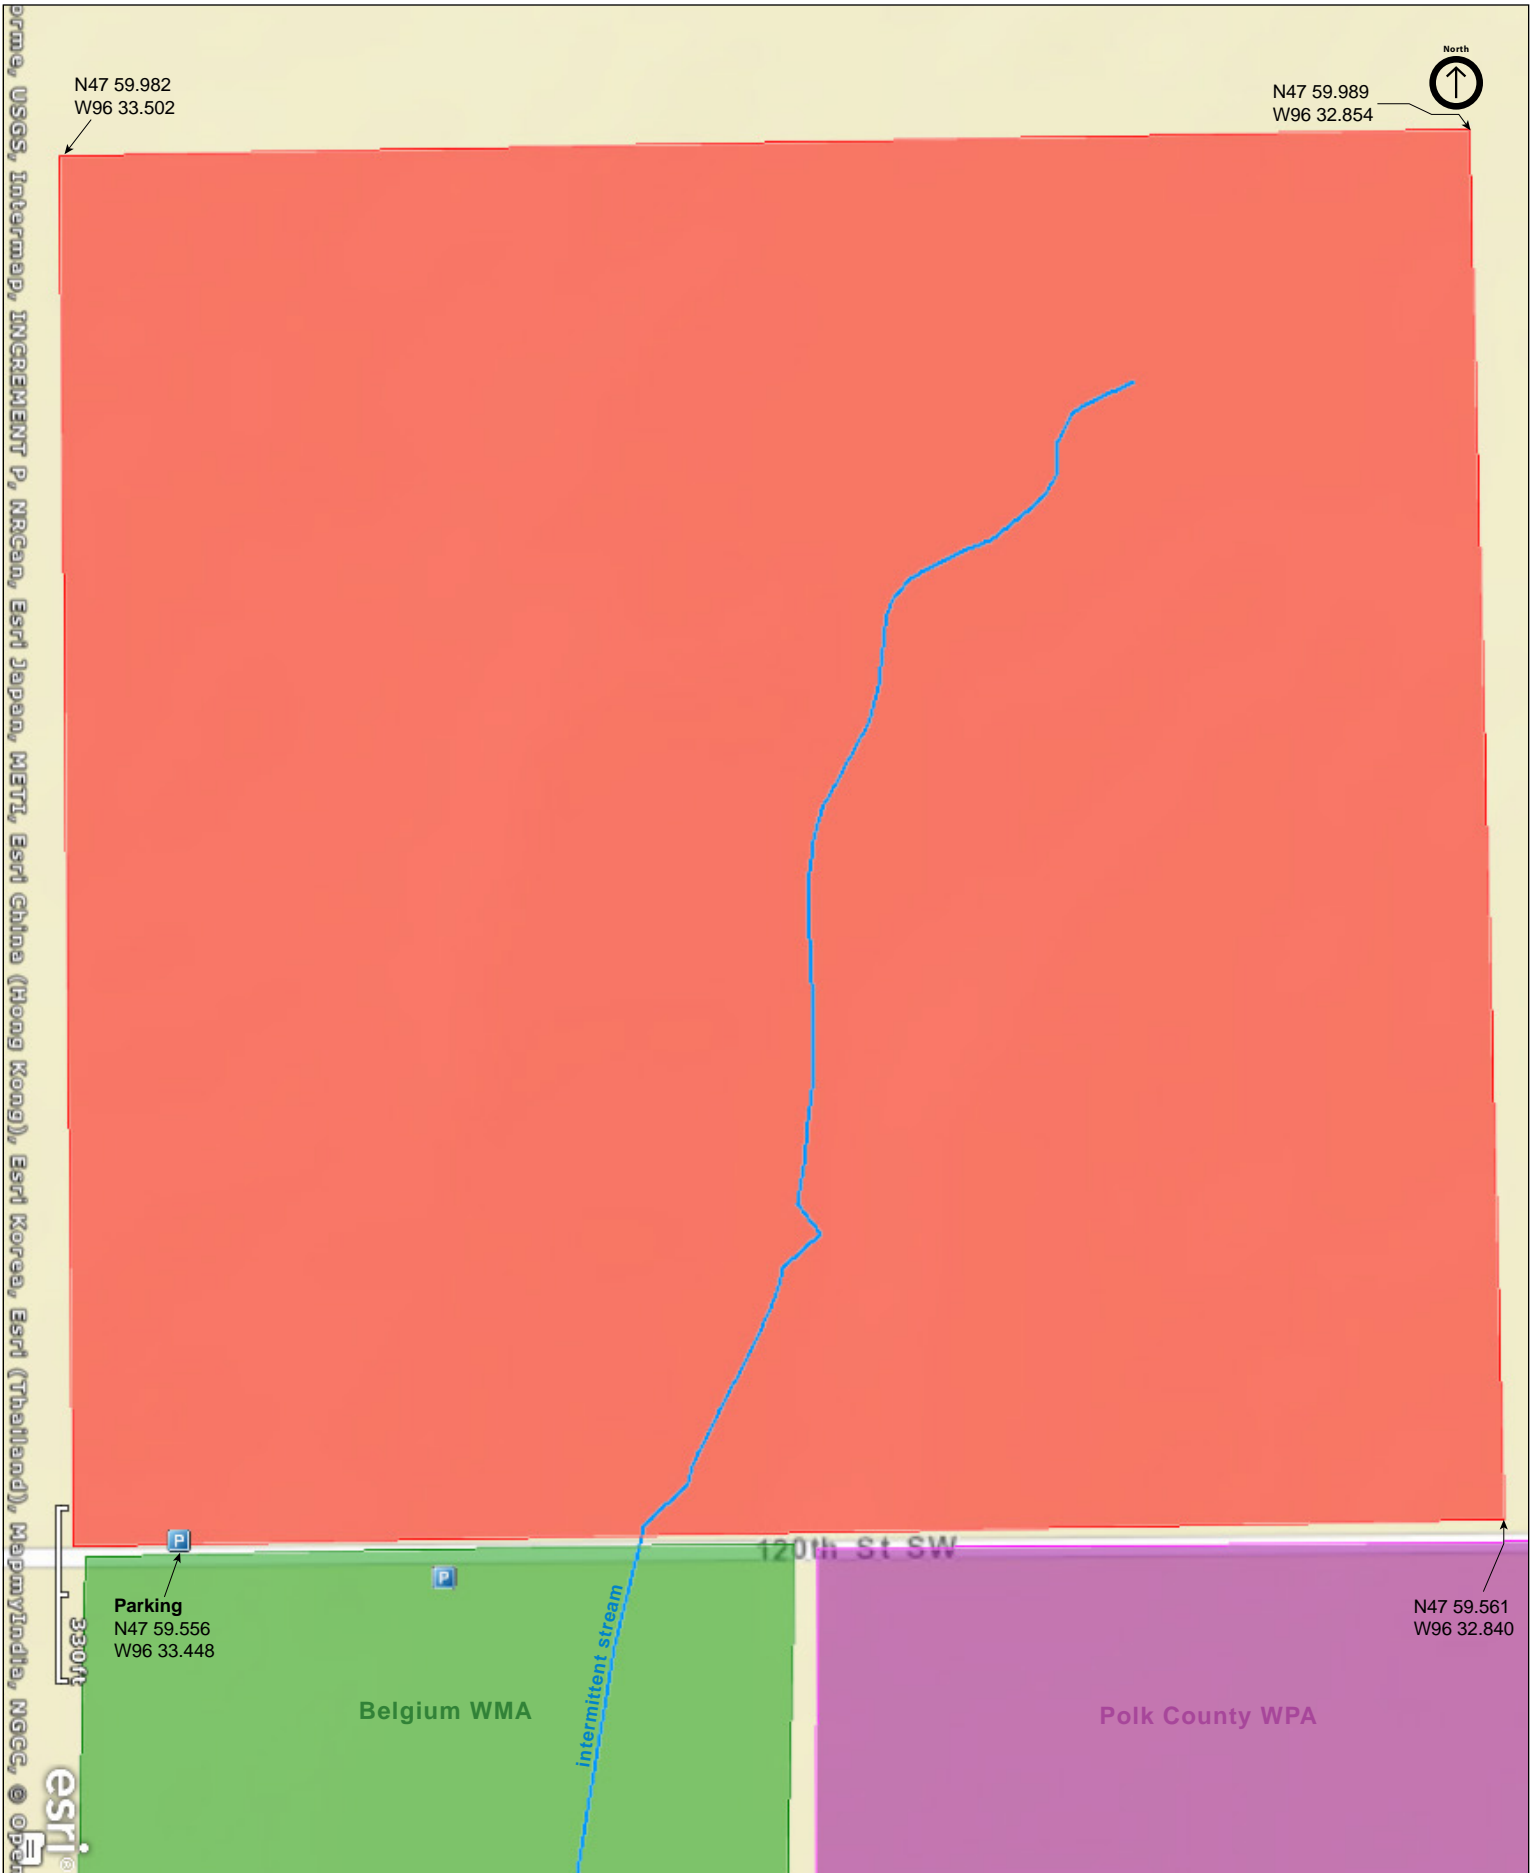

Belgium Prairie

Polk County

Belgium Prairie

Polk County

Belgium Prairie

Polk County

Belgium Prairie

Polk County

Belgium Prairie

Directions and Notes from The Nature Conservancy

Location: SE 1/4 of Section 9, Belgium Township, Polk County;
96°33'27"W 47°59'33"N (47.992594°, -096.557472°)

Notes from MinnesotaSeasons.com