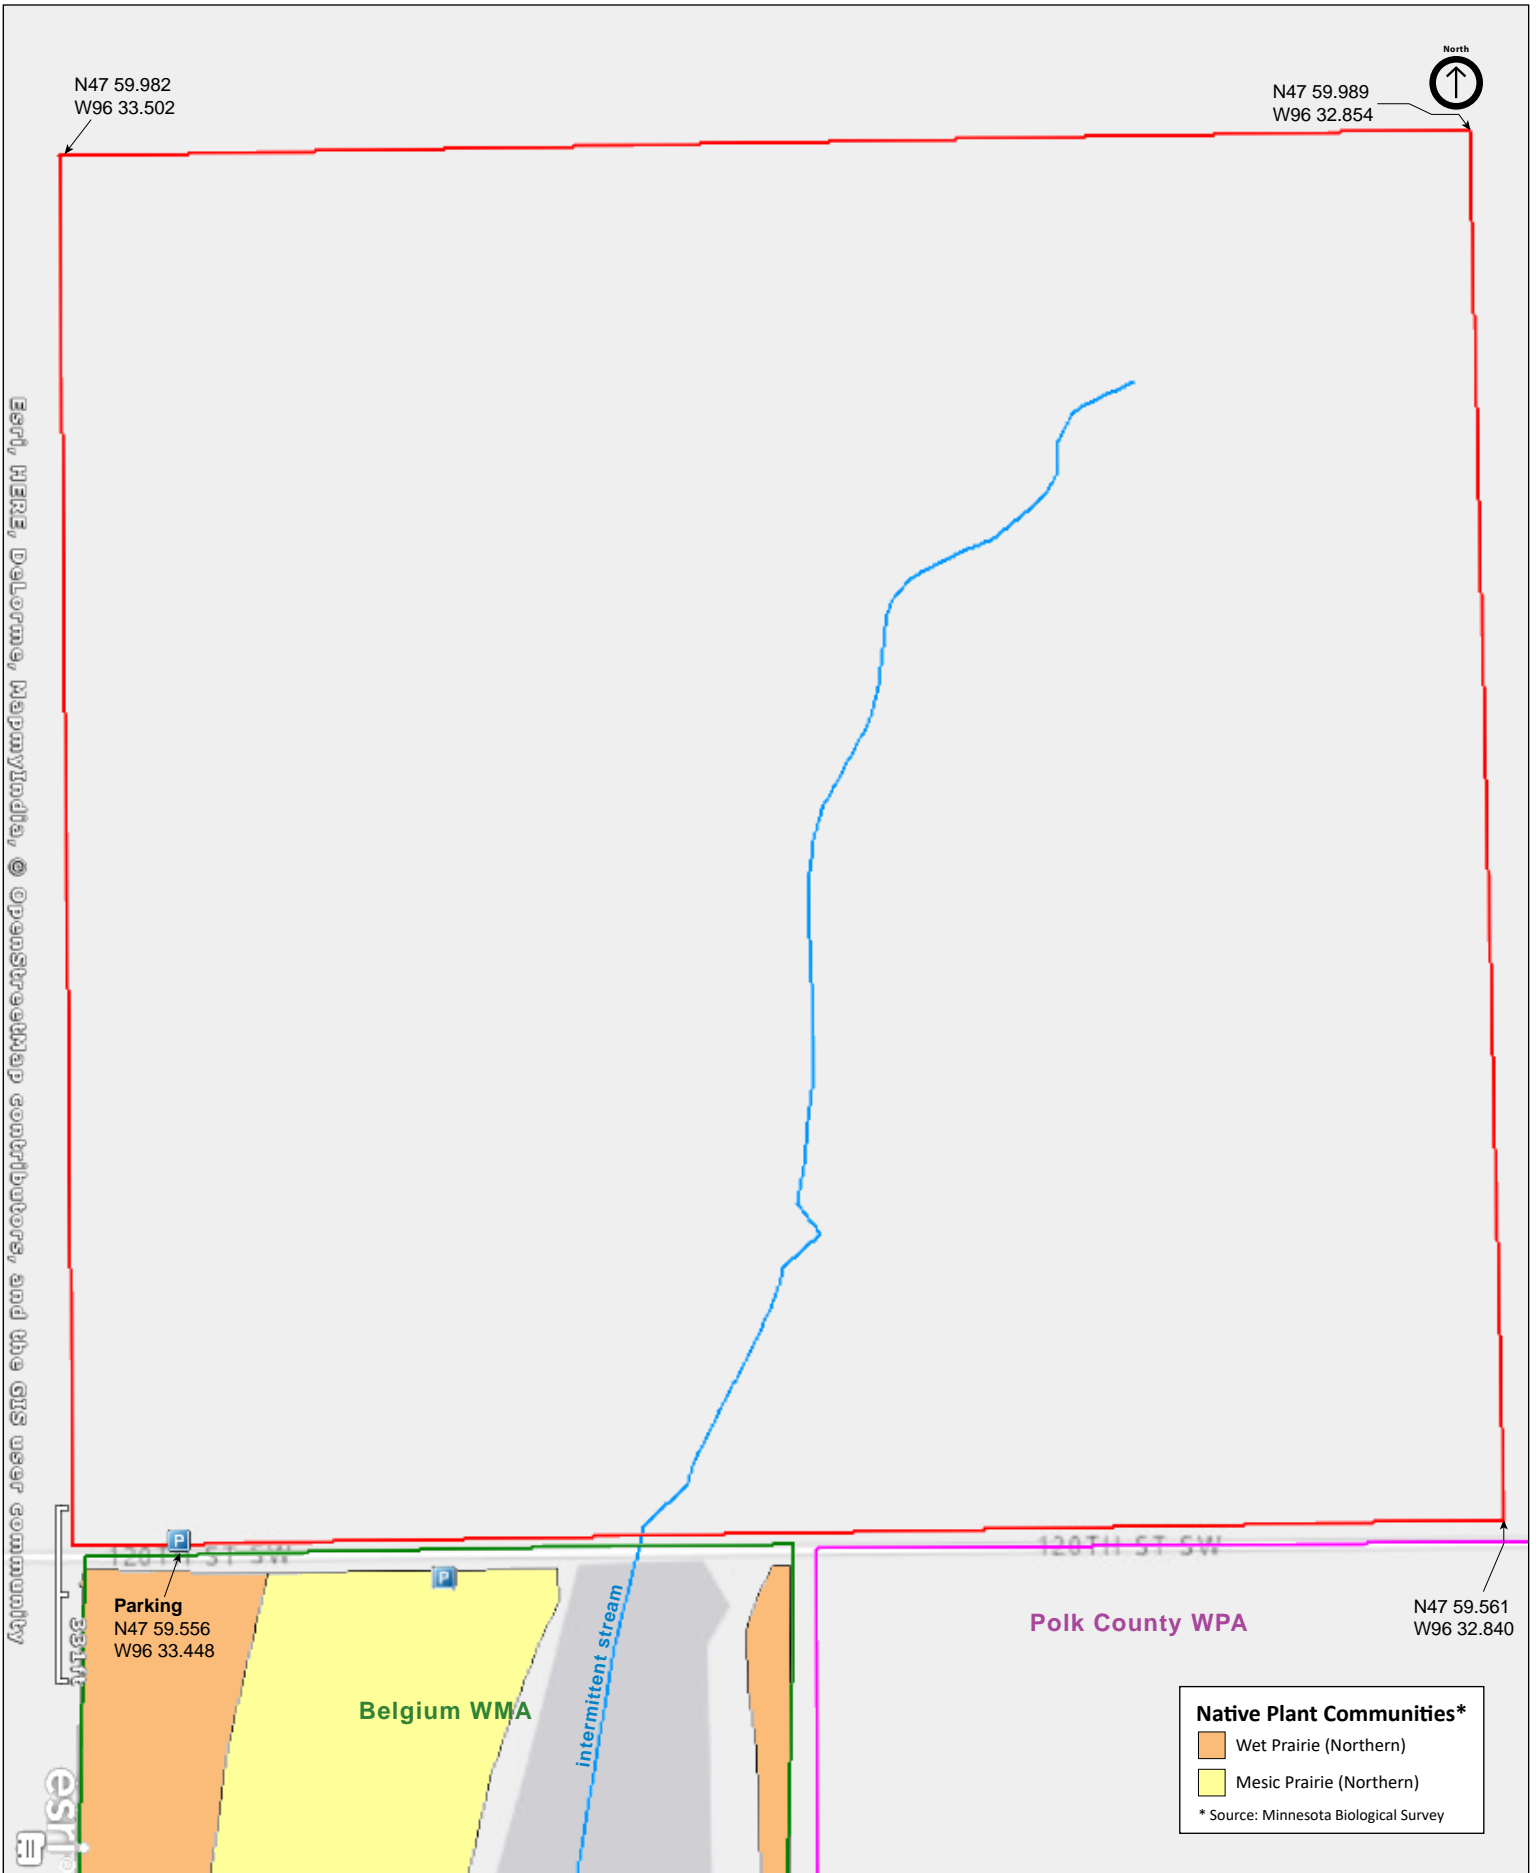

Belgium Prairie

Polk County

Belgium Prairie

Polk County

Belgium Prairie

Polk County

Belgium Prairie

Polk County

Belgium Prairie

Directions and Notes from The Nature Conservancy

Location: SE 1/4 of Section 9, Belgium Township, Polk County;
96°33'27"W 47°59'33"N (47.992594°, -096.557472°)

Notes from MinnesotaSeasons.com