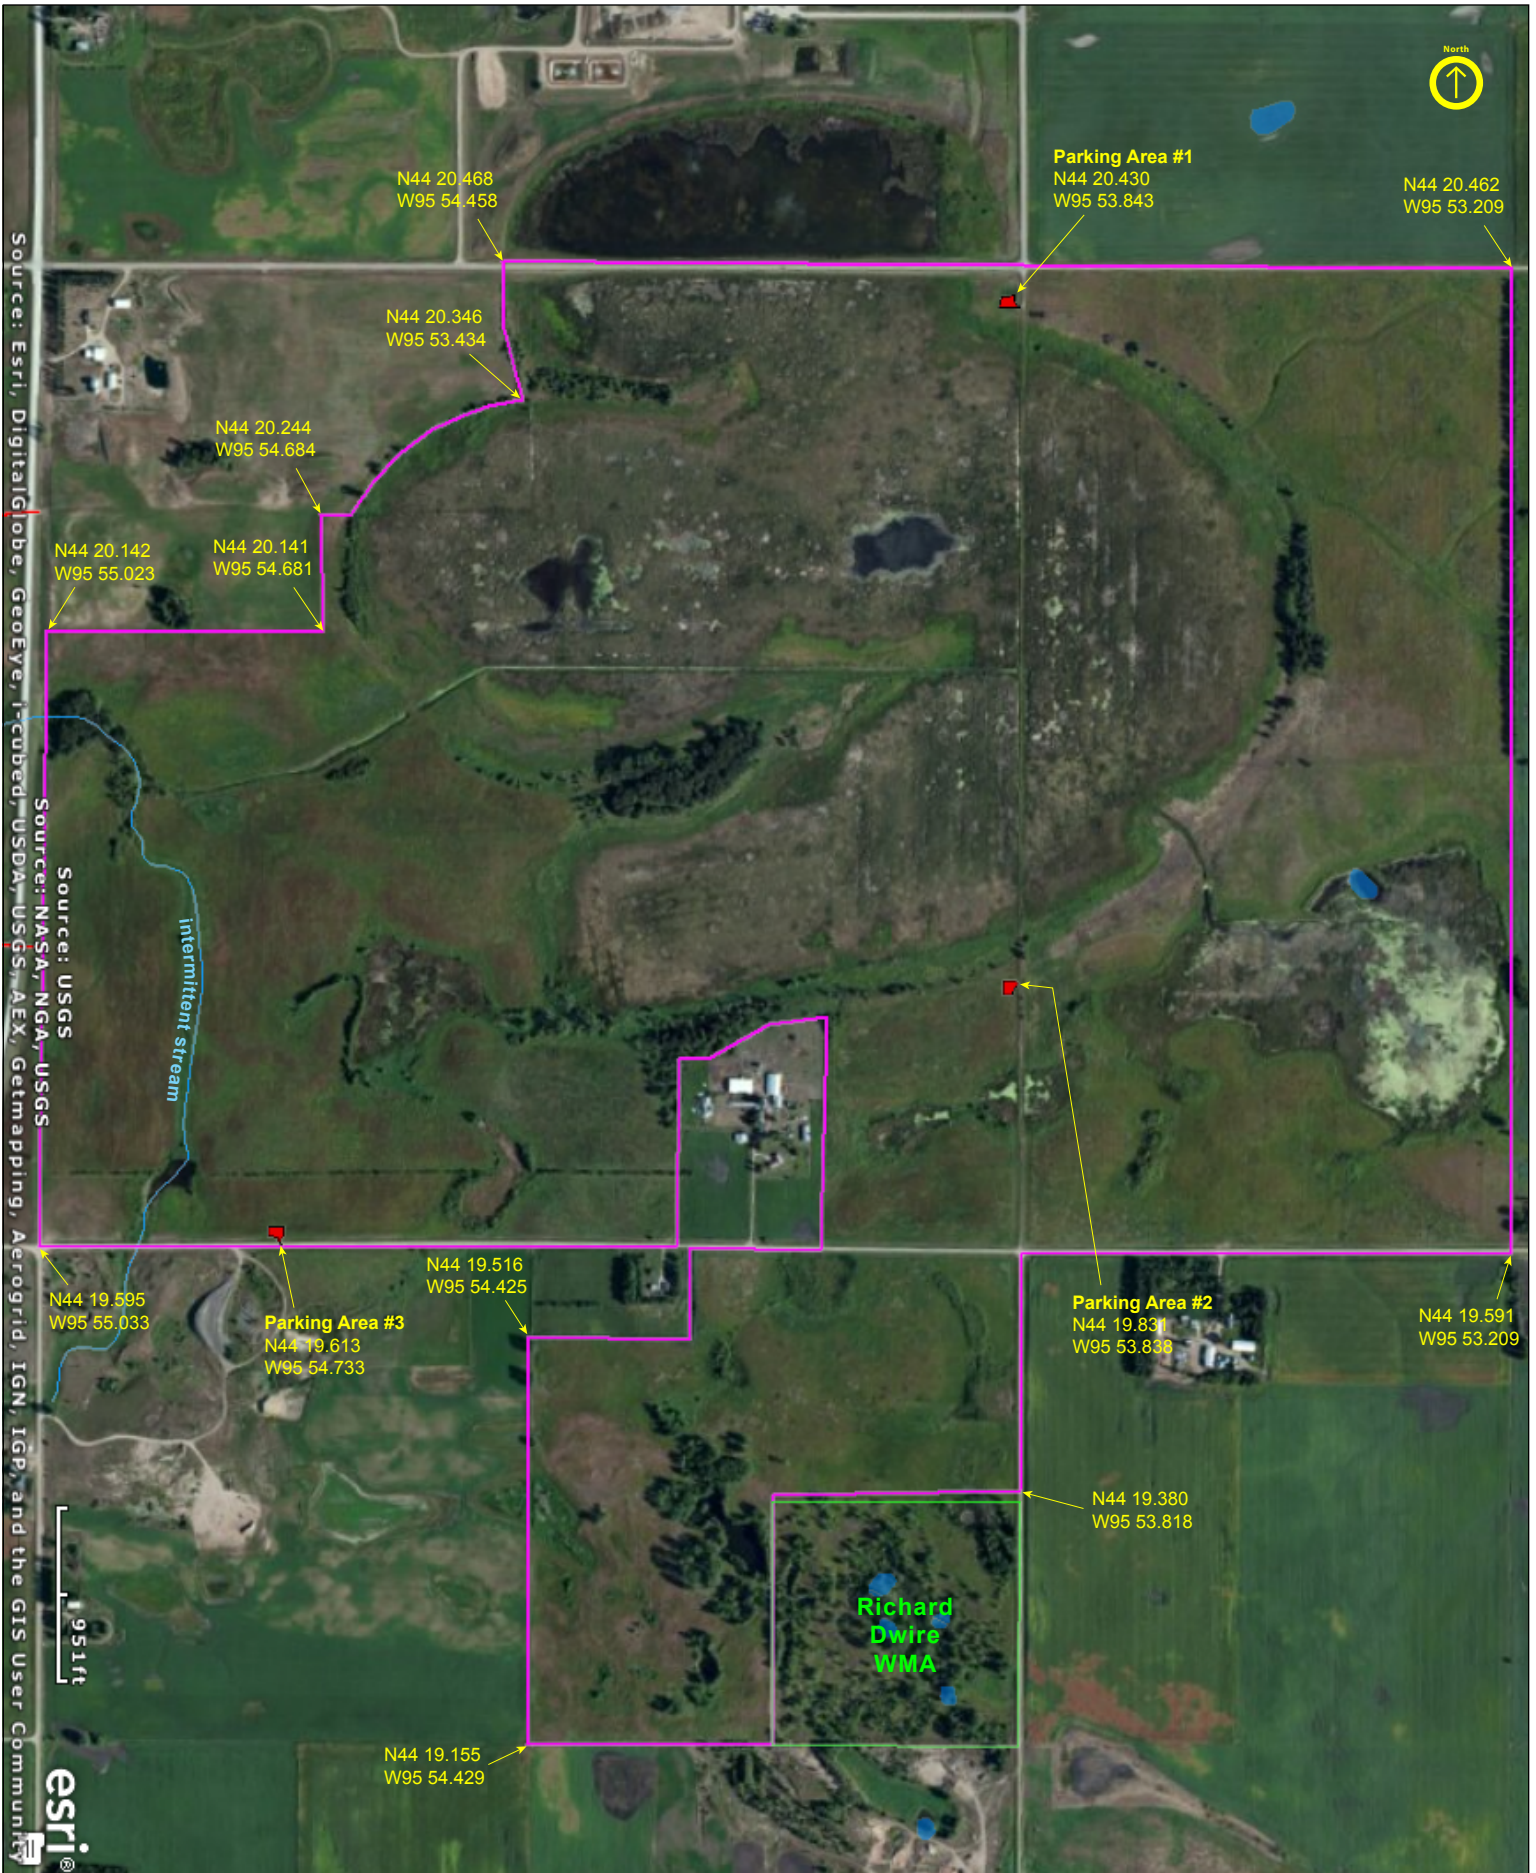

Black Rush Lake WPA

Lyon County

Black Rush Lake WPA

Lyon County

Black Rush Lake WPA

Lyon County

Source: USGS
Source: NAD83, NGA, USGS
Copyright © 2010 National Geographic Society

Black Rush Lake WPA

Directions and Notes from U.S. Fish & Wildlife Service

No information available

Notes from MinnesotaSeasons.com

Parking

Parking Area #1
N44 20.430, W95 53.843

Parking Area #2
N44 19.831, W95 53.838

Parking Area #3
N44 19.613, W95 54.733