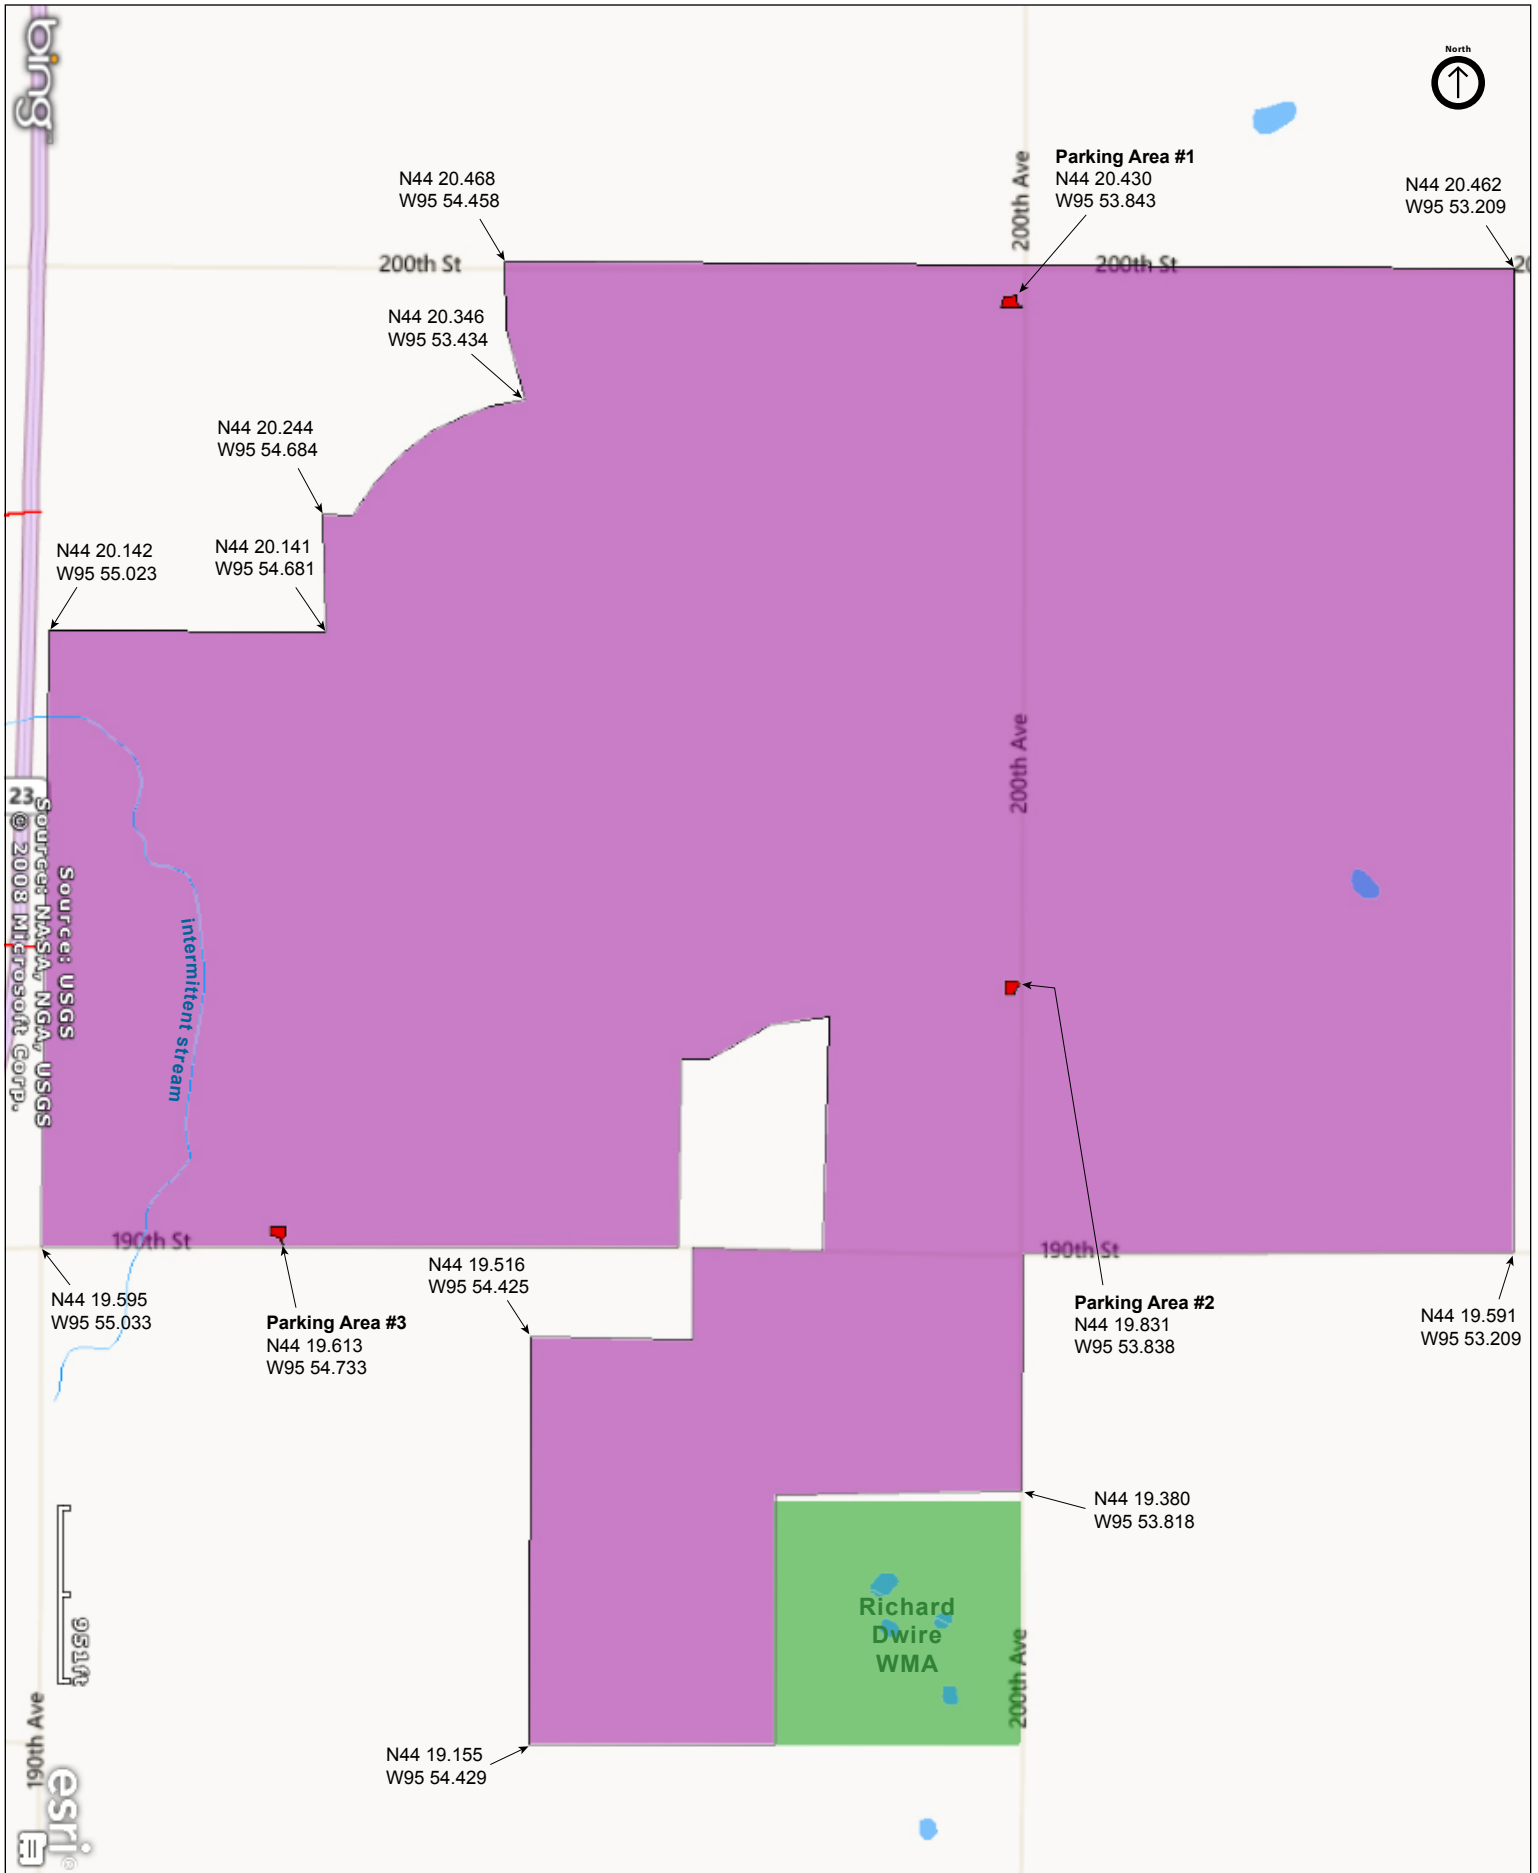

Black Rush Lake WPA

Lyon County

Black Rush Lake WPA

Lyon County

Black Rush Lake WPA

Lyon County

Source: USGS
Source: NAD83, NGA, USGS
Copyright © 2010 National Geographic Society

Black Rush Lake WPA

Directions and Notes from U.S. Fish & Wildlife Service

No information available

Notes from MinnesotaSeasons.com

Parking

Parking Area #1
N44 20.430, W95 53.843

Parking Area #2
N44 19.831, W95 53.838

Parking Area #3
N44 19.613, W95 54.733