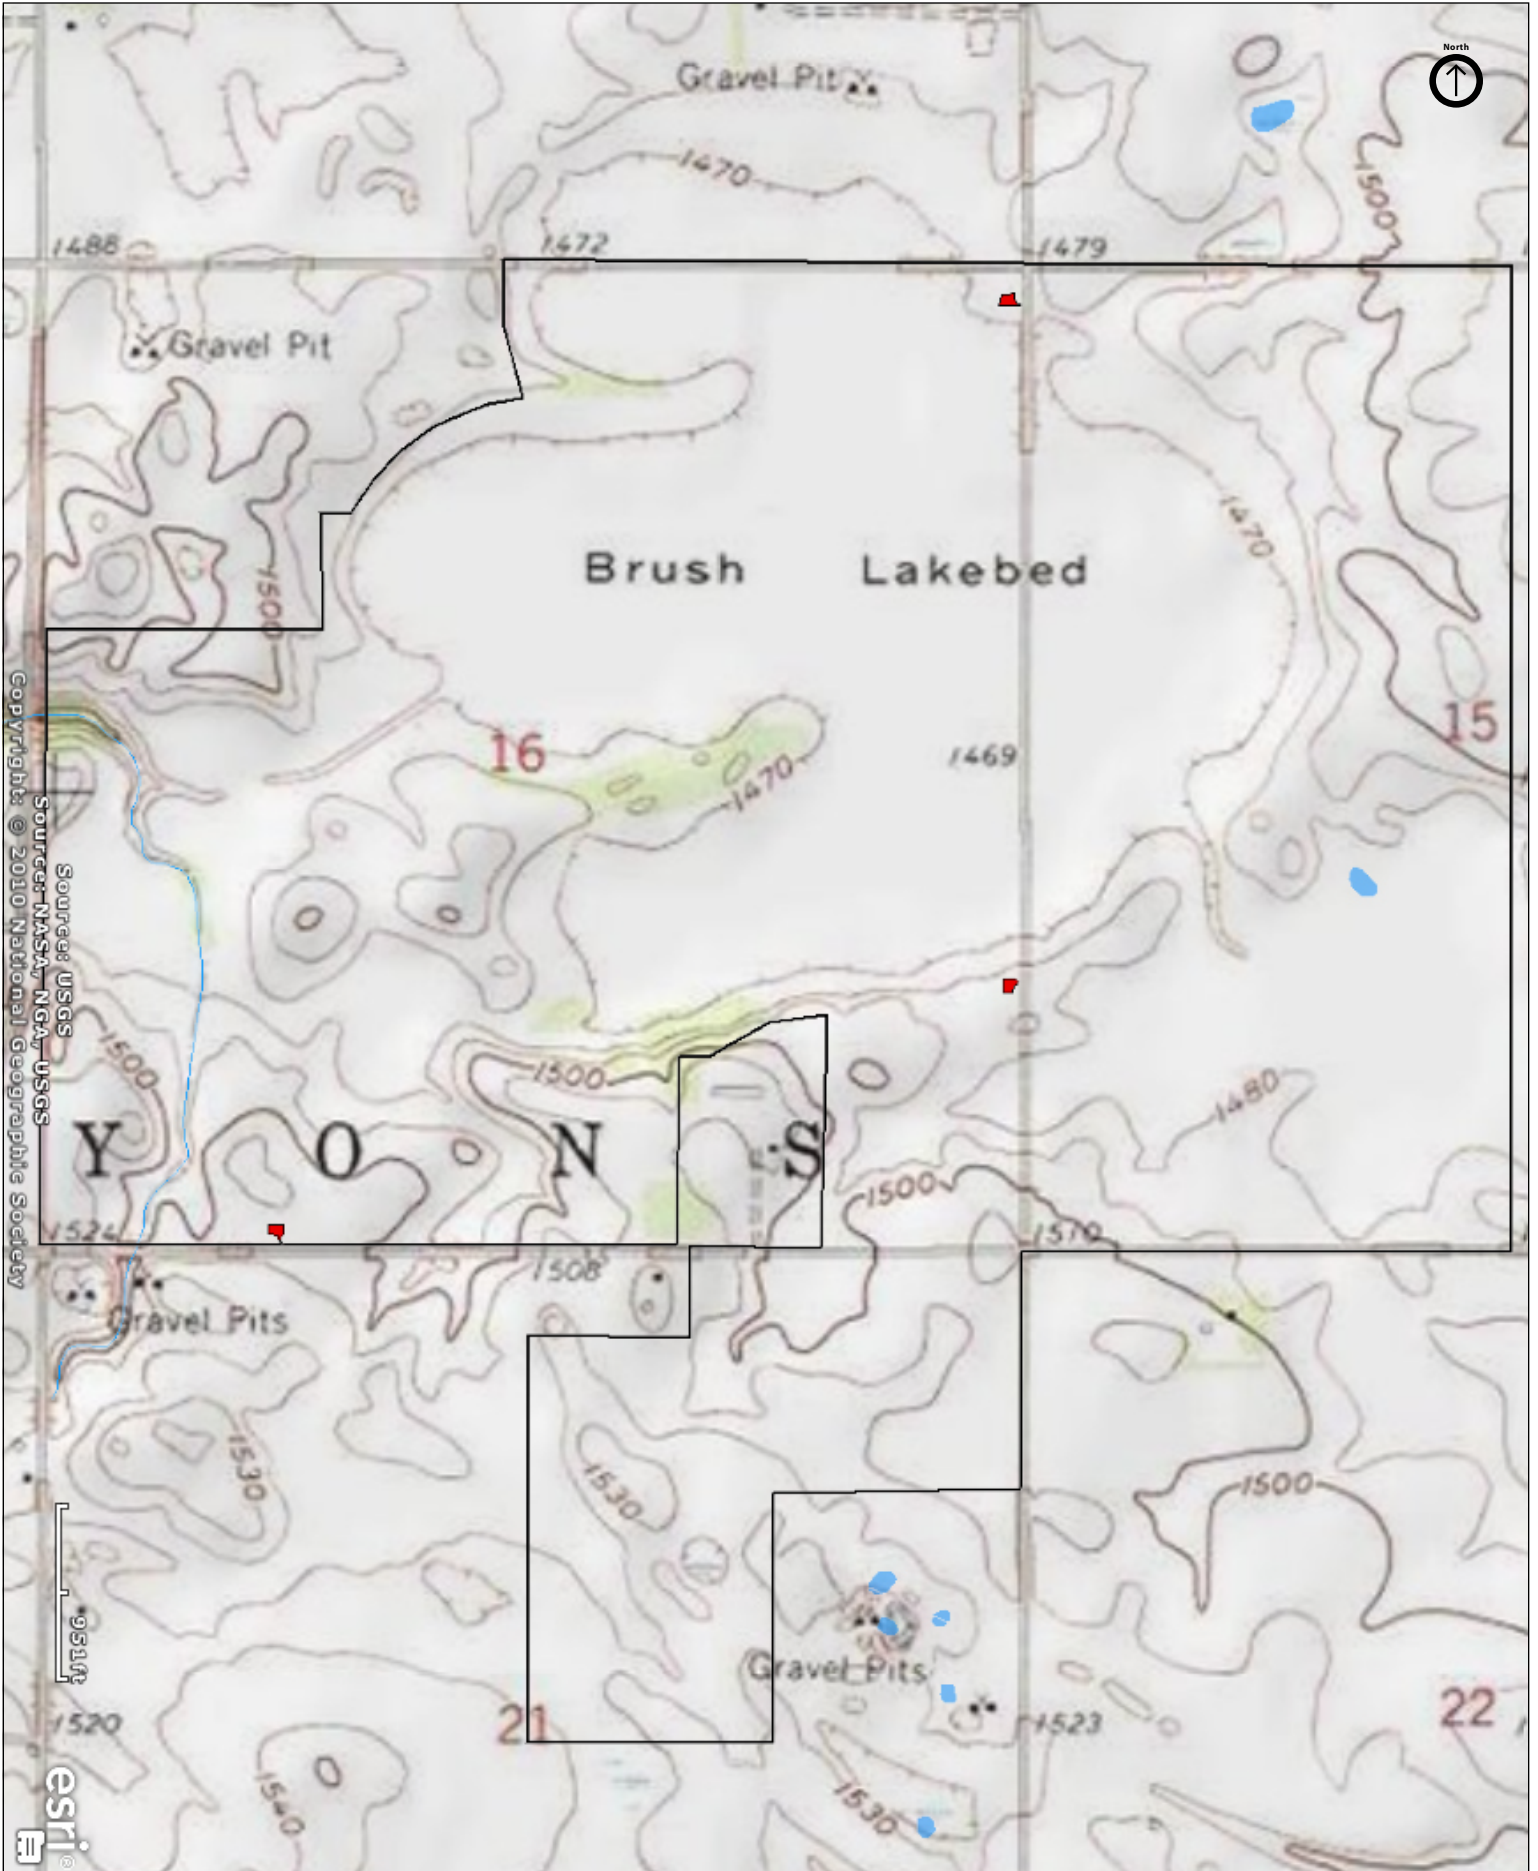

Black Rush Lake WPA

Lyon County

Black Rush Lake WPA

Lyon County

Black Rush Lake WPA

Lyon County

Source: USGS
Source: NAD83, NGA, USGS
Copyright © 2010 National Geographic Society

Black Rush Lake WPA