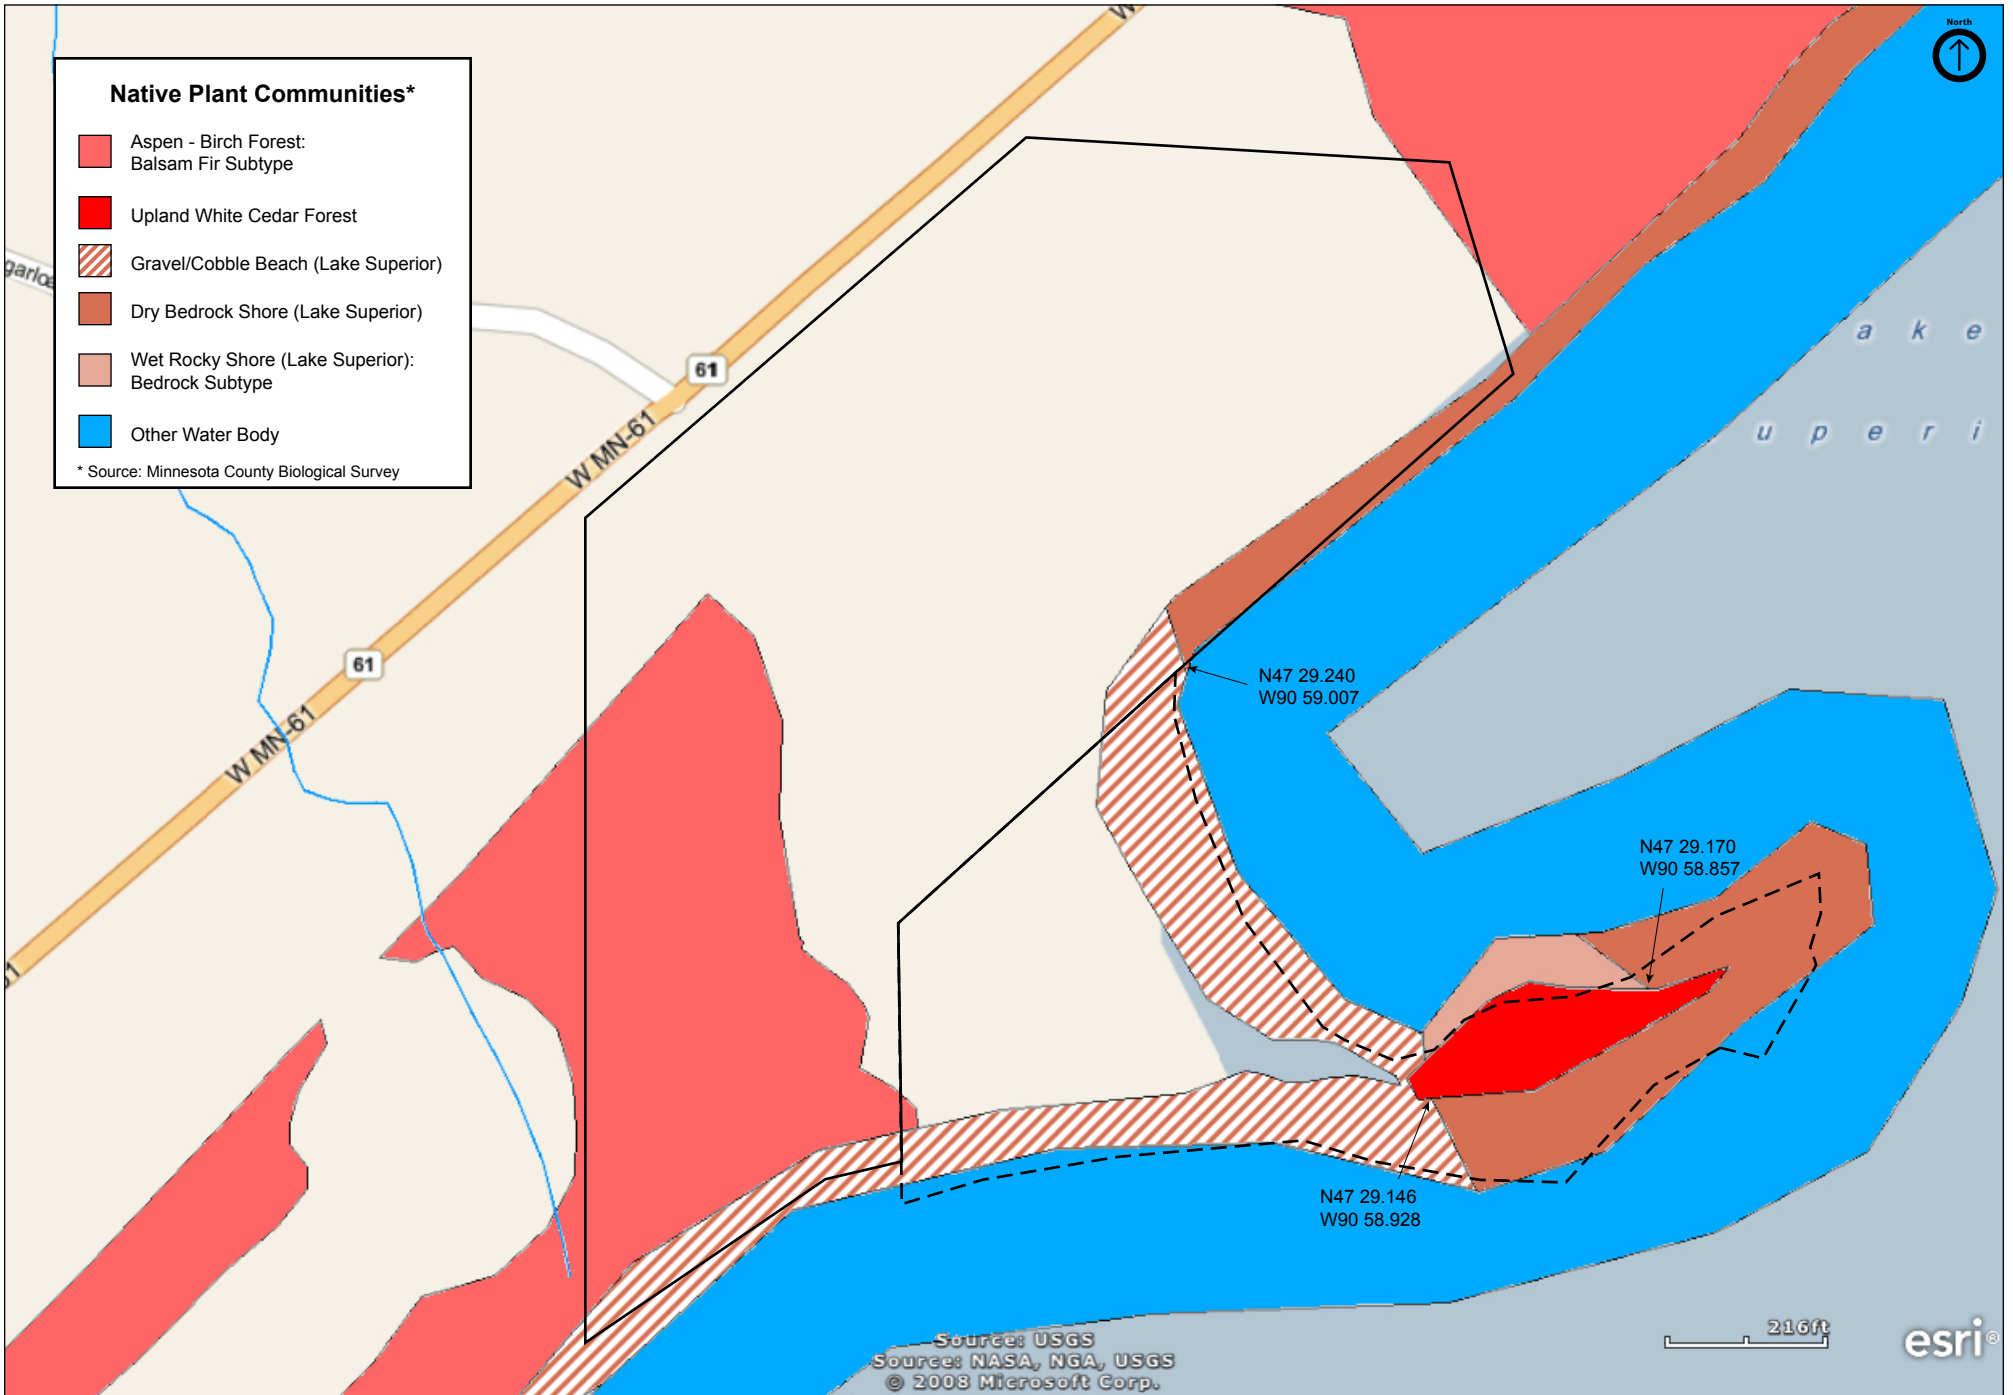

Sugarloaf Cove

Cook County

Sugarloaf Cove

Cook County

Sugarloaf Cove

Cook County

Copyright: © 2011 National Geographic Society, i-cubed

Sugarloaf Cove

Cook County

Sugarloaf Cove

Directions and Notes from Minnesota DNR

From Little Marais 8 miles NE on MN Hwy 61. Park in lot on E. Hike trails E to site.

A interpretive trail passes through this site.

Directions and Notes from Sugarloaf: The North Shore Stewardship Association

Sugarloaf Cove is located at milepost 73 on Minnesota Highway 61, about 70 miles north of Duluth and 6 miles south of Schroeder.

When traveling north from Duluth along Highway 61, look for mile marker 73 and a brown "Sugarloaf Cove" sign on your right. Turn into the driveway, park in the lot and you can begin your interpretive trail walk from the parking area. Just grab a trail guide from the mailbox and start walking!

Our log building interpretive center is found just down the gravel road. Open hours are flexible.

The trail does not extend to Sugarloaf Point because the vegetation on the Point is very fragile. Please help us protect it by not walking out to the Point.