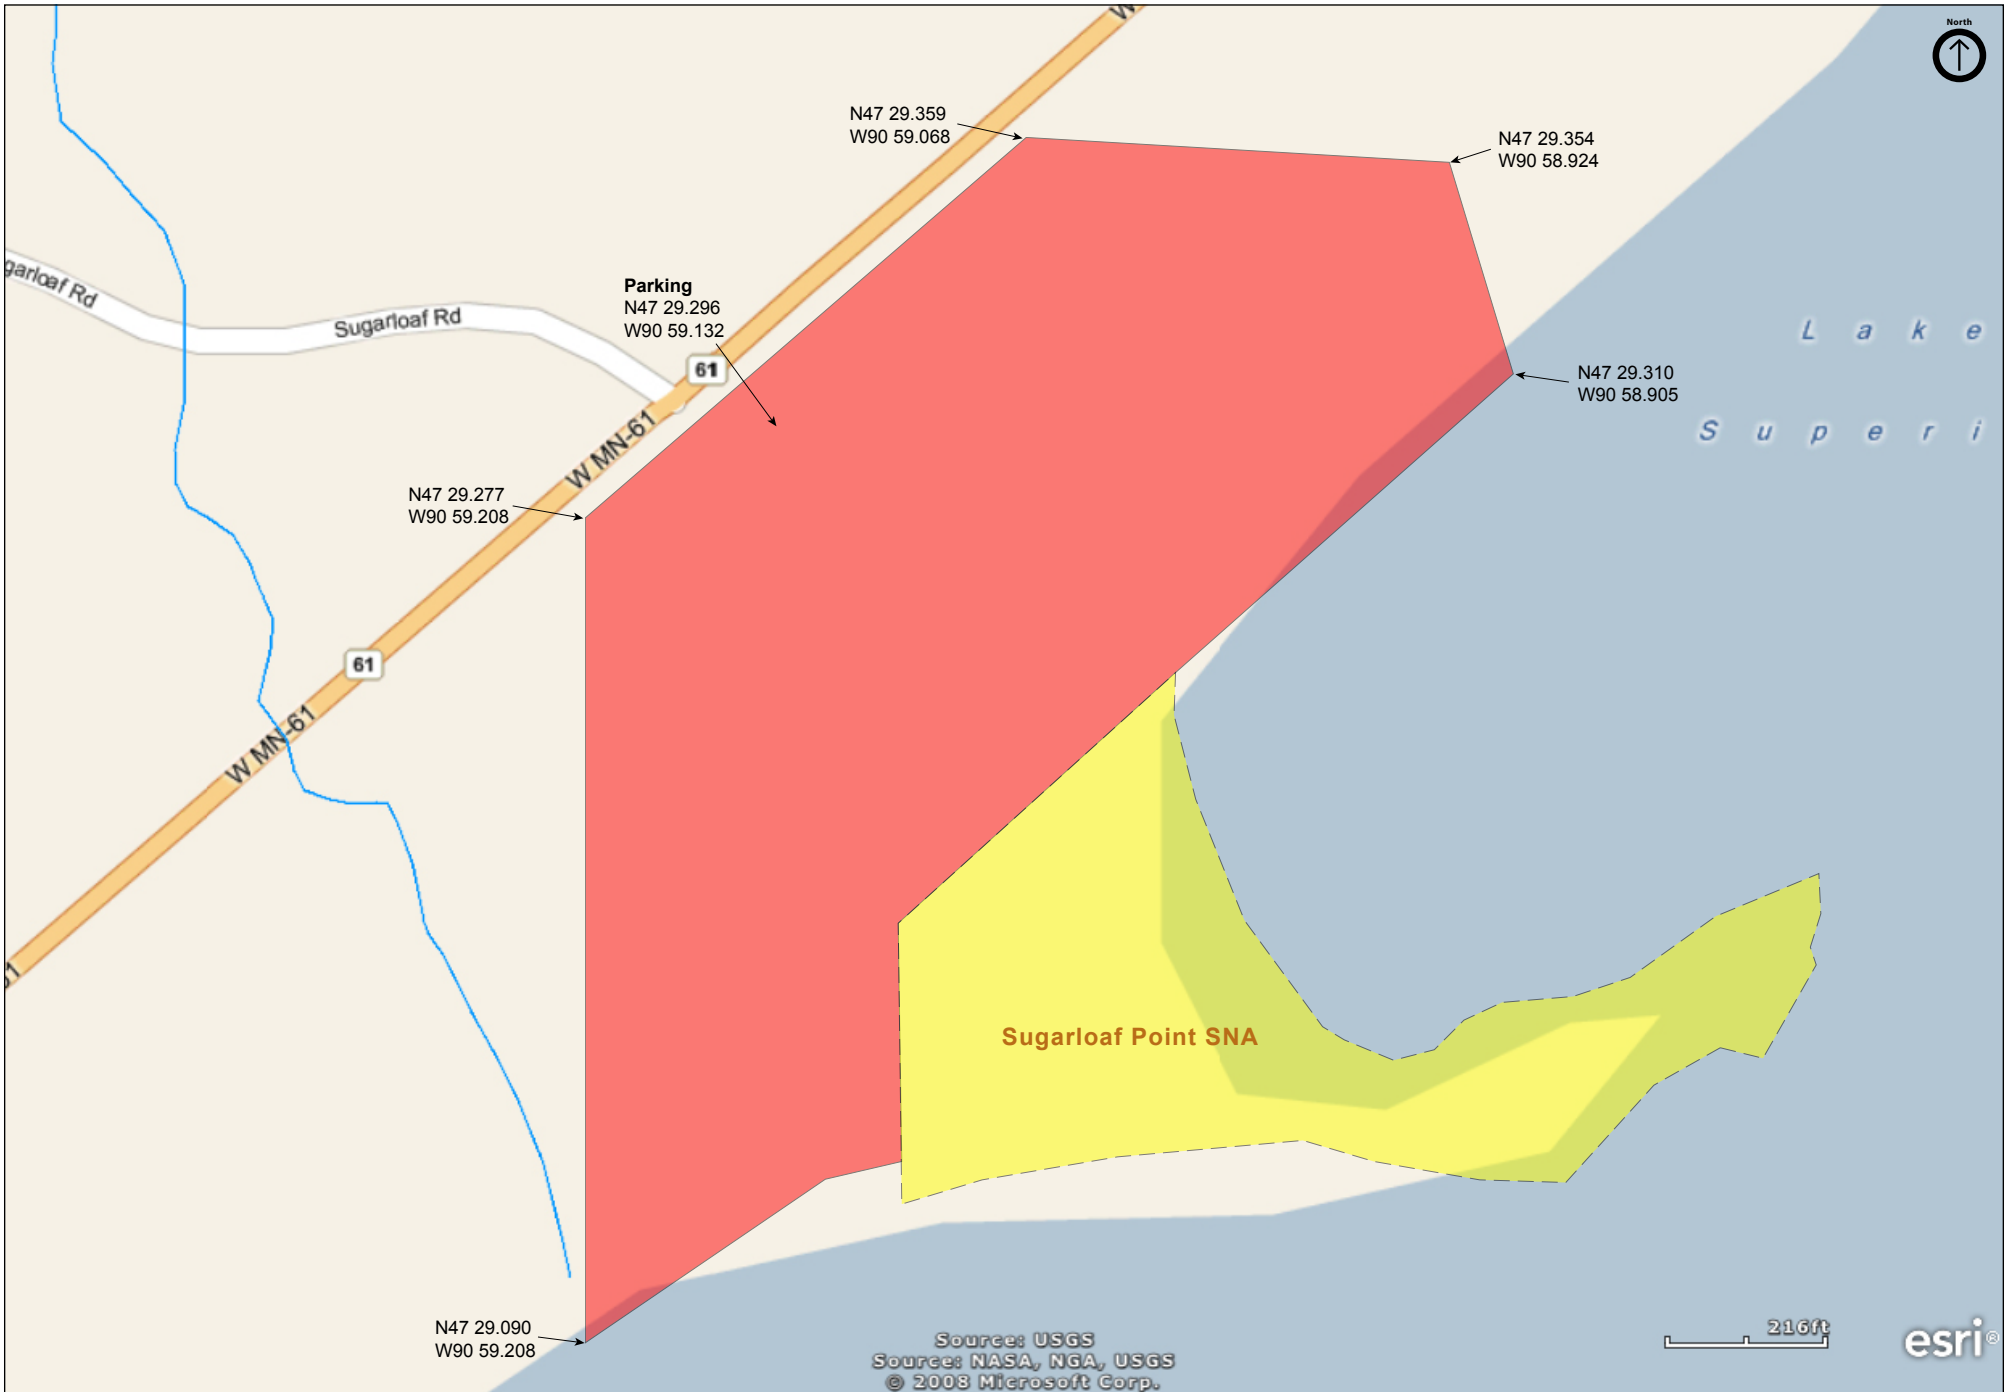

Sugarloaf Cove

Cook County

Sugarloaf Cove

Cook County

Sugarloaf Cove

Cook County

Copyright: © 2011 National Geographic Society, i-cubed

Sugarloaf Cove

Cook County

Sugarloaf Cove

Directions and Notes from Minnesota DNR

From Little Marais 8 miles NE on MN Hwy 61. Park in lot on E. Hike trails E to site.

A interpretive trail passes through this site.

Directions and Notes from Sugarloaf: The North Shore Stewardship Association

Sugarloaf Cove is located at milepost 73 on Minnesota Highway 61, about 70 miles north of Duluth and 6 miles south of Schroeder.

When traveling north from Duluth along Highway 61, look for mile marker 73 and a brown "Sugarloaf Cove" sign on your right. Turn into the driveway, park in the lot and you can begin your interpretive trail walk from the parking area. Just grab a trail guide from the mailbox and start walking!

Our log building interpretive center is found just down the gravel road. Open hours are flexible.

The trail does not extend to Sugarloaf Point because the vegetation on the Point is very fragile. Please help us protect it by not walking out to the Point.