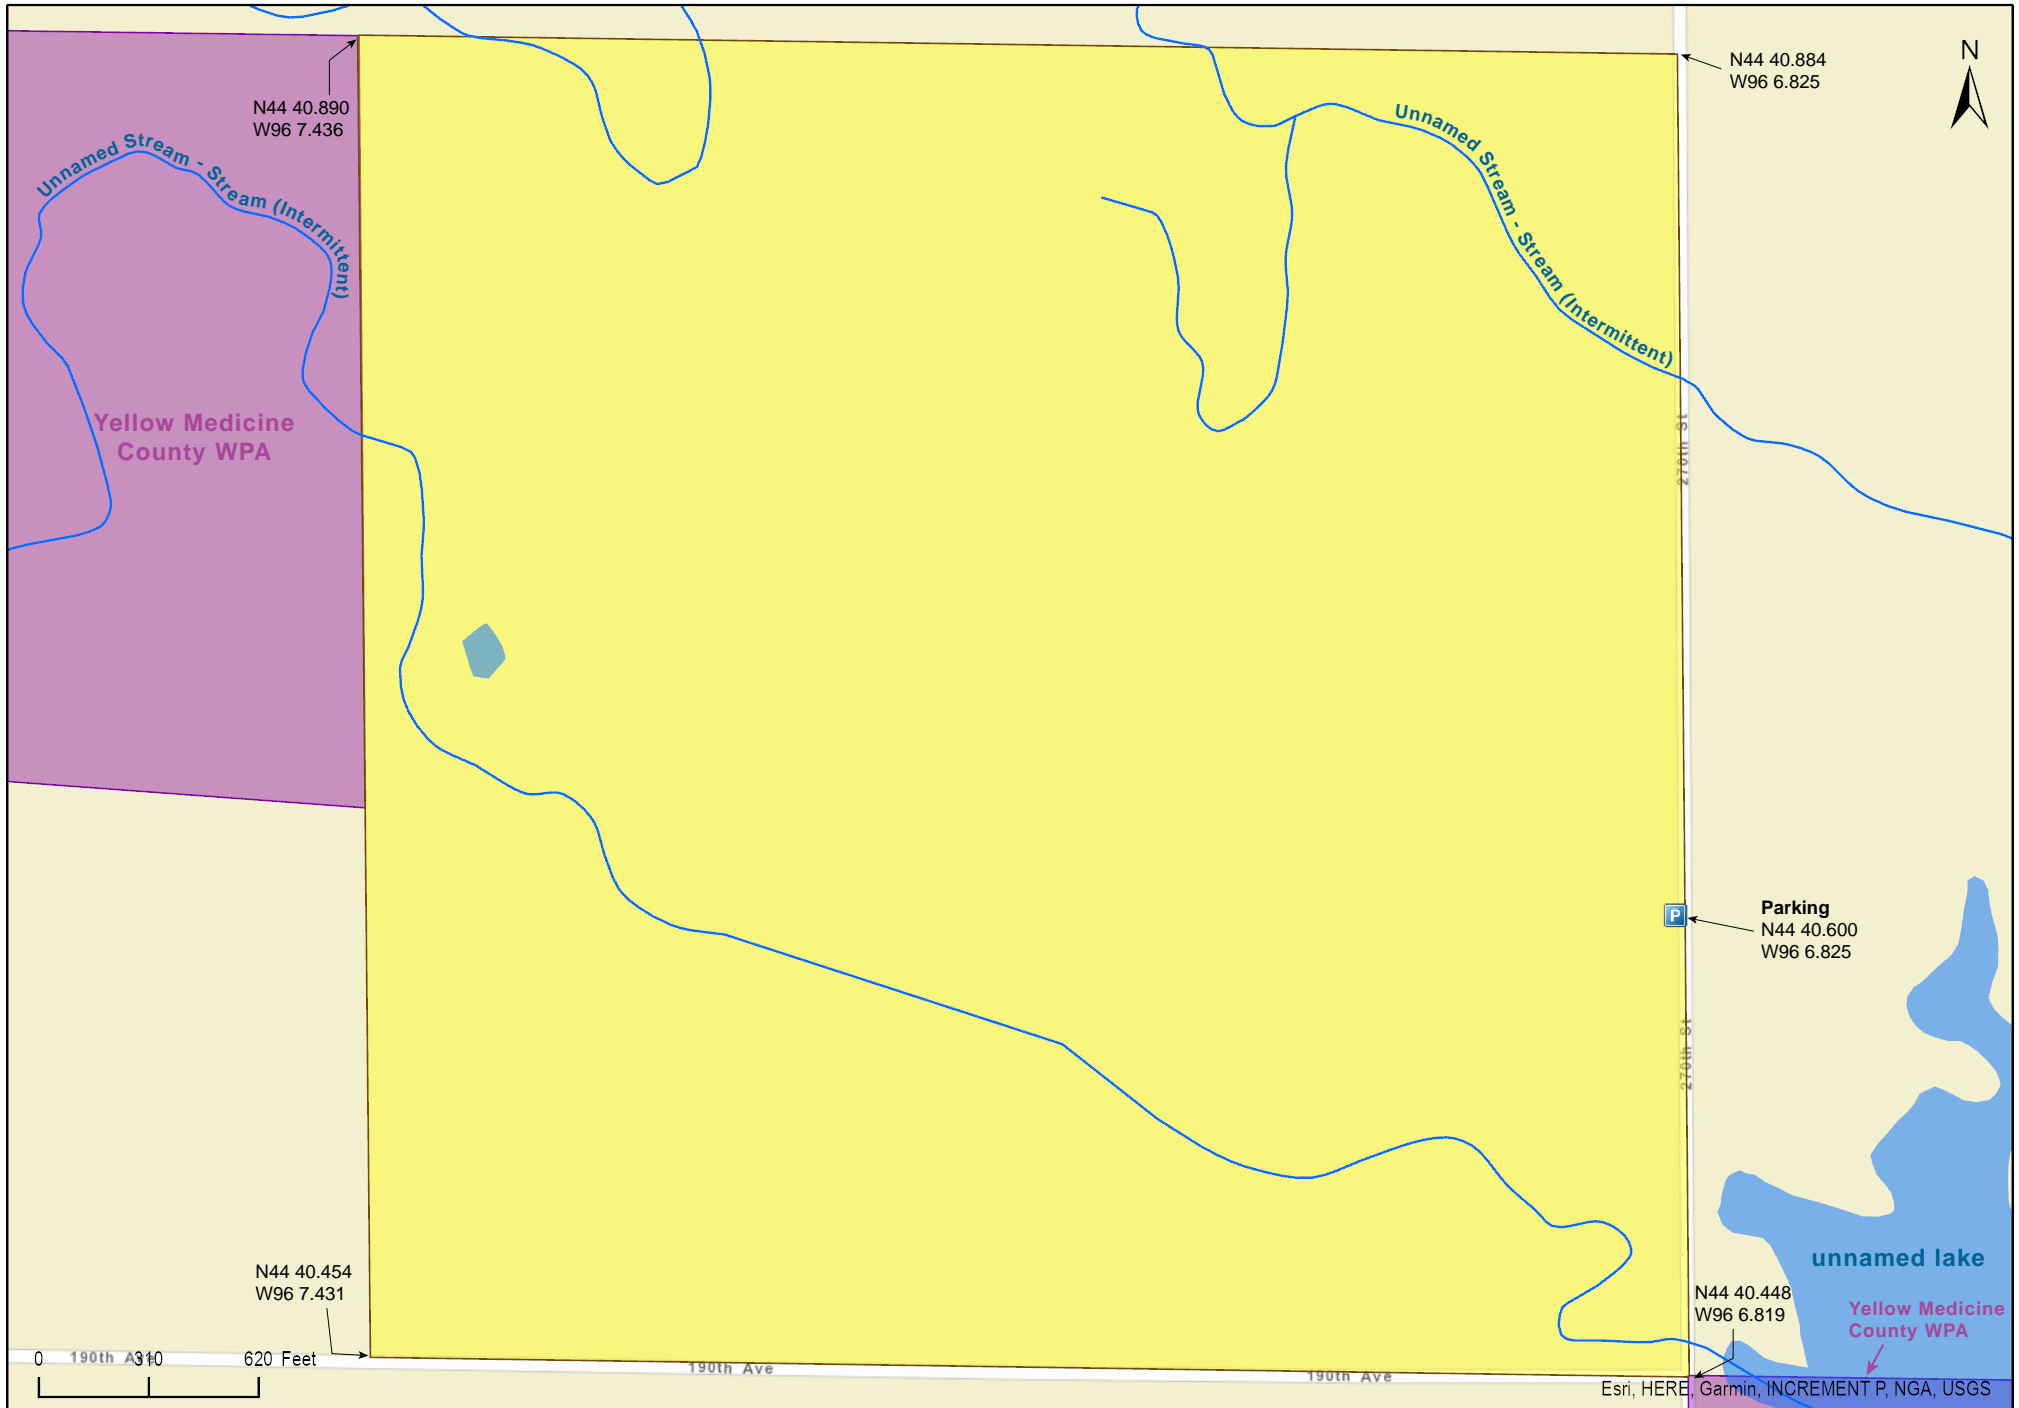

Antelope Valley SNA

Yellow Medicine County

Antelope Valley SNA

Yellow Medicine County

Antelope Valley SNA

Yellow Medicine County

Antelope Valley SNA

Yellow Medicine County

Antelope Valley SNA

Directions and Notes from Minnesota DNR

Directions

From Canby 2 miles SE on MN 68, then 6.7 miles E on County Road 29 (becomes D6/200th Ave), then 0.8 miles S on County Road D7 (270th St) Park in pull-off on W.

Lat/Lon

44.676662, -96.113756

Notes from MinnesotaSeasons.com

Parking

N44 40.600, W96 6.825

Park on a field access on the west side of 270th St.

DISCLAIMER OF WARRANTIES AND LIMITATIONS OF LIABILITY

MinnesotaSeasons.com, The Nature Conservancy, U.S. Department of Agriculture, Forest Service, U.S. Fish and Wildlife Service, the state of Minnesota, the Minnesota Department of Natural Resources, and their employees, make no representations or warranties, express or implied, with respect to the use of or reliance on the data provided herewith, regardless of its format or means of transmission. There are no guarantees or representations to the user as to the accuracy, currency, completeness, suitability or reliability of this data for any purpose. THE USER ACCEPTS THE DATA AND/OR SOFTWARE "AS IS" AND ASSUMES ALL RISKS ASSOCIATED WITH ITS USE.