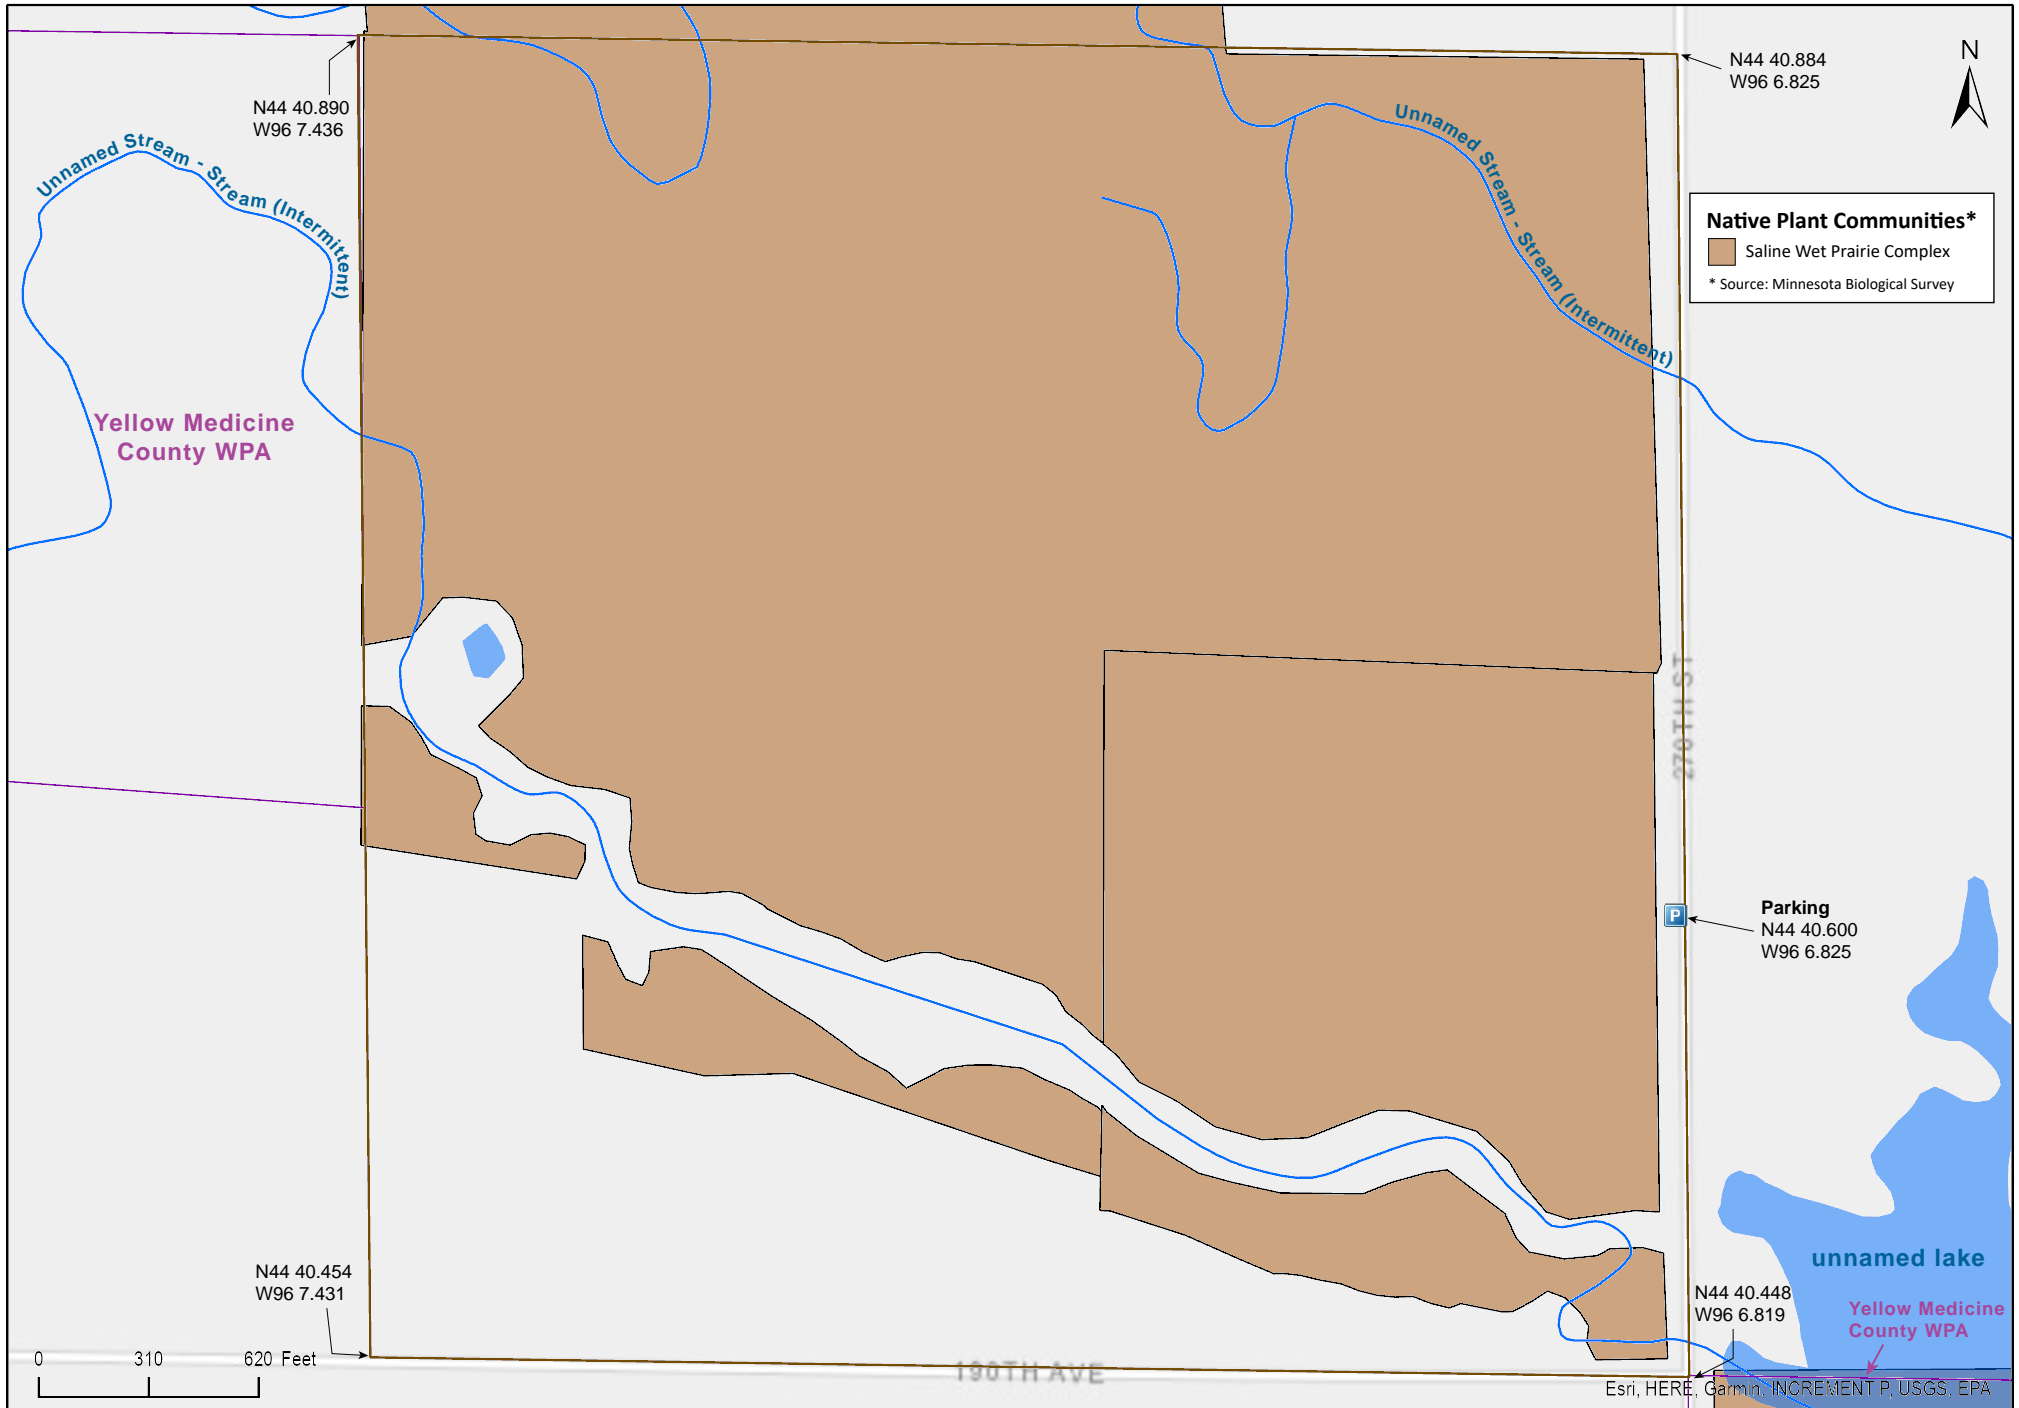

Antelope Valley SNA

Yellow Medicine County

Antelope Valley SNA

Yellow Medicine County

Antelope Valley SNA

Yellow Medicine County

Antelope Valley SNA

Yellow Medicine County

Antelope Valley SNA

Directions and Notes from Minnesota DNR

Directions

From Canby 2 miles SE on MN 68, then 6.7 miles E on County Road 29 (becomes D6/200th Ave), then 0.8 miles S on County Road D7 (270th St) Park in pull-off on W.