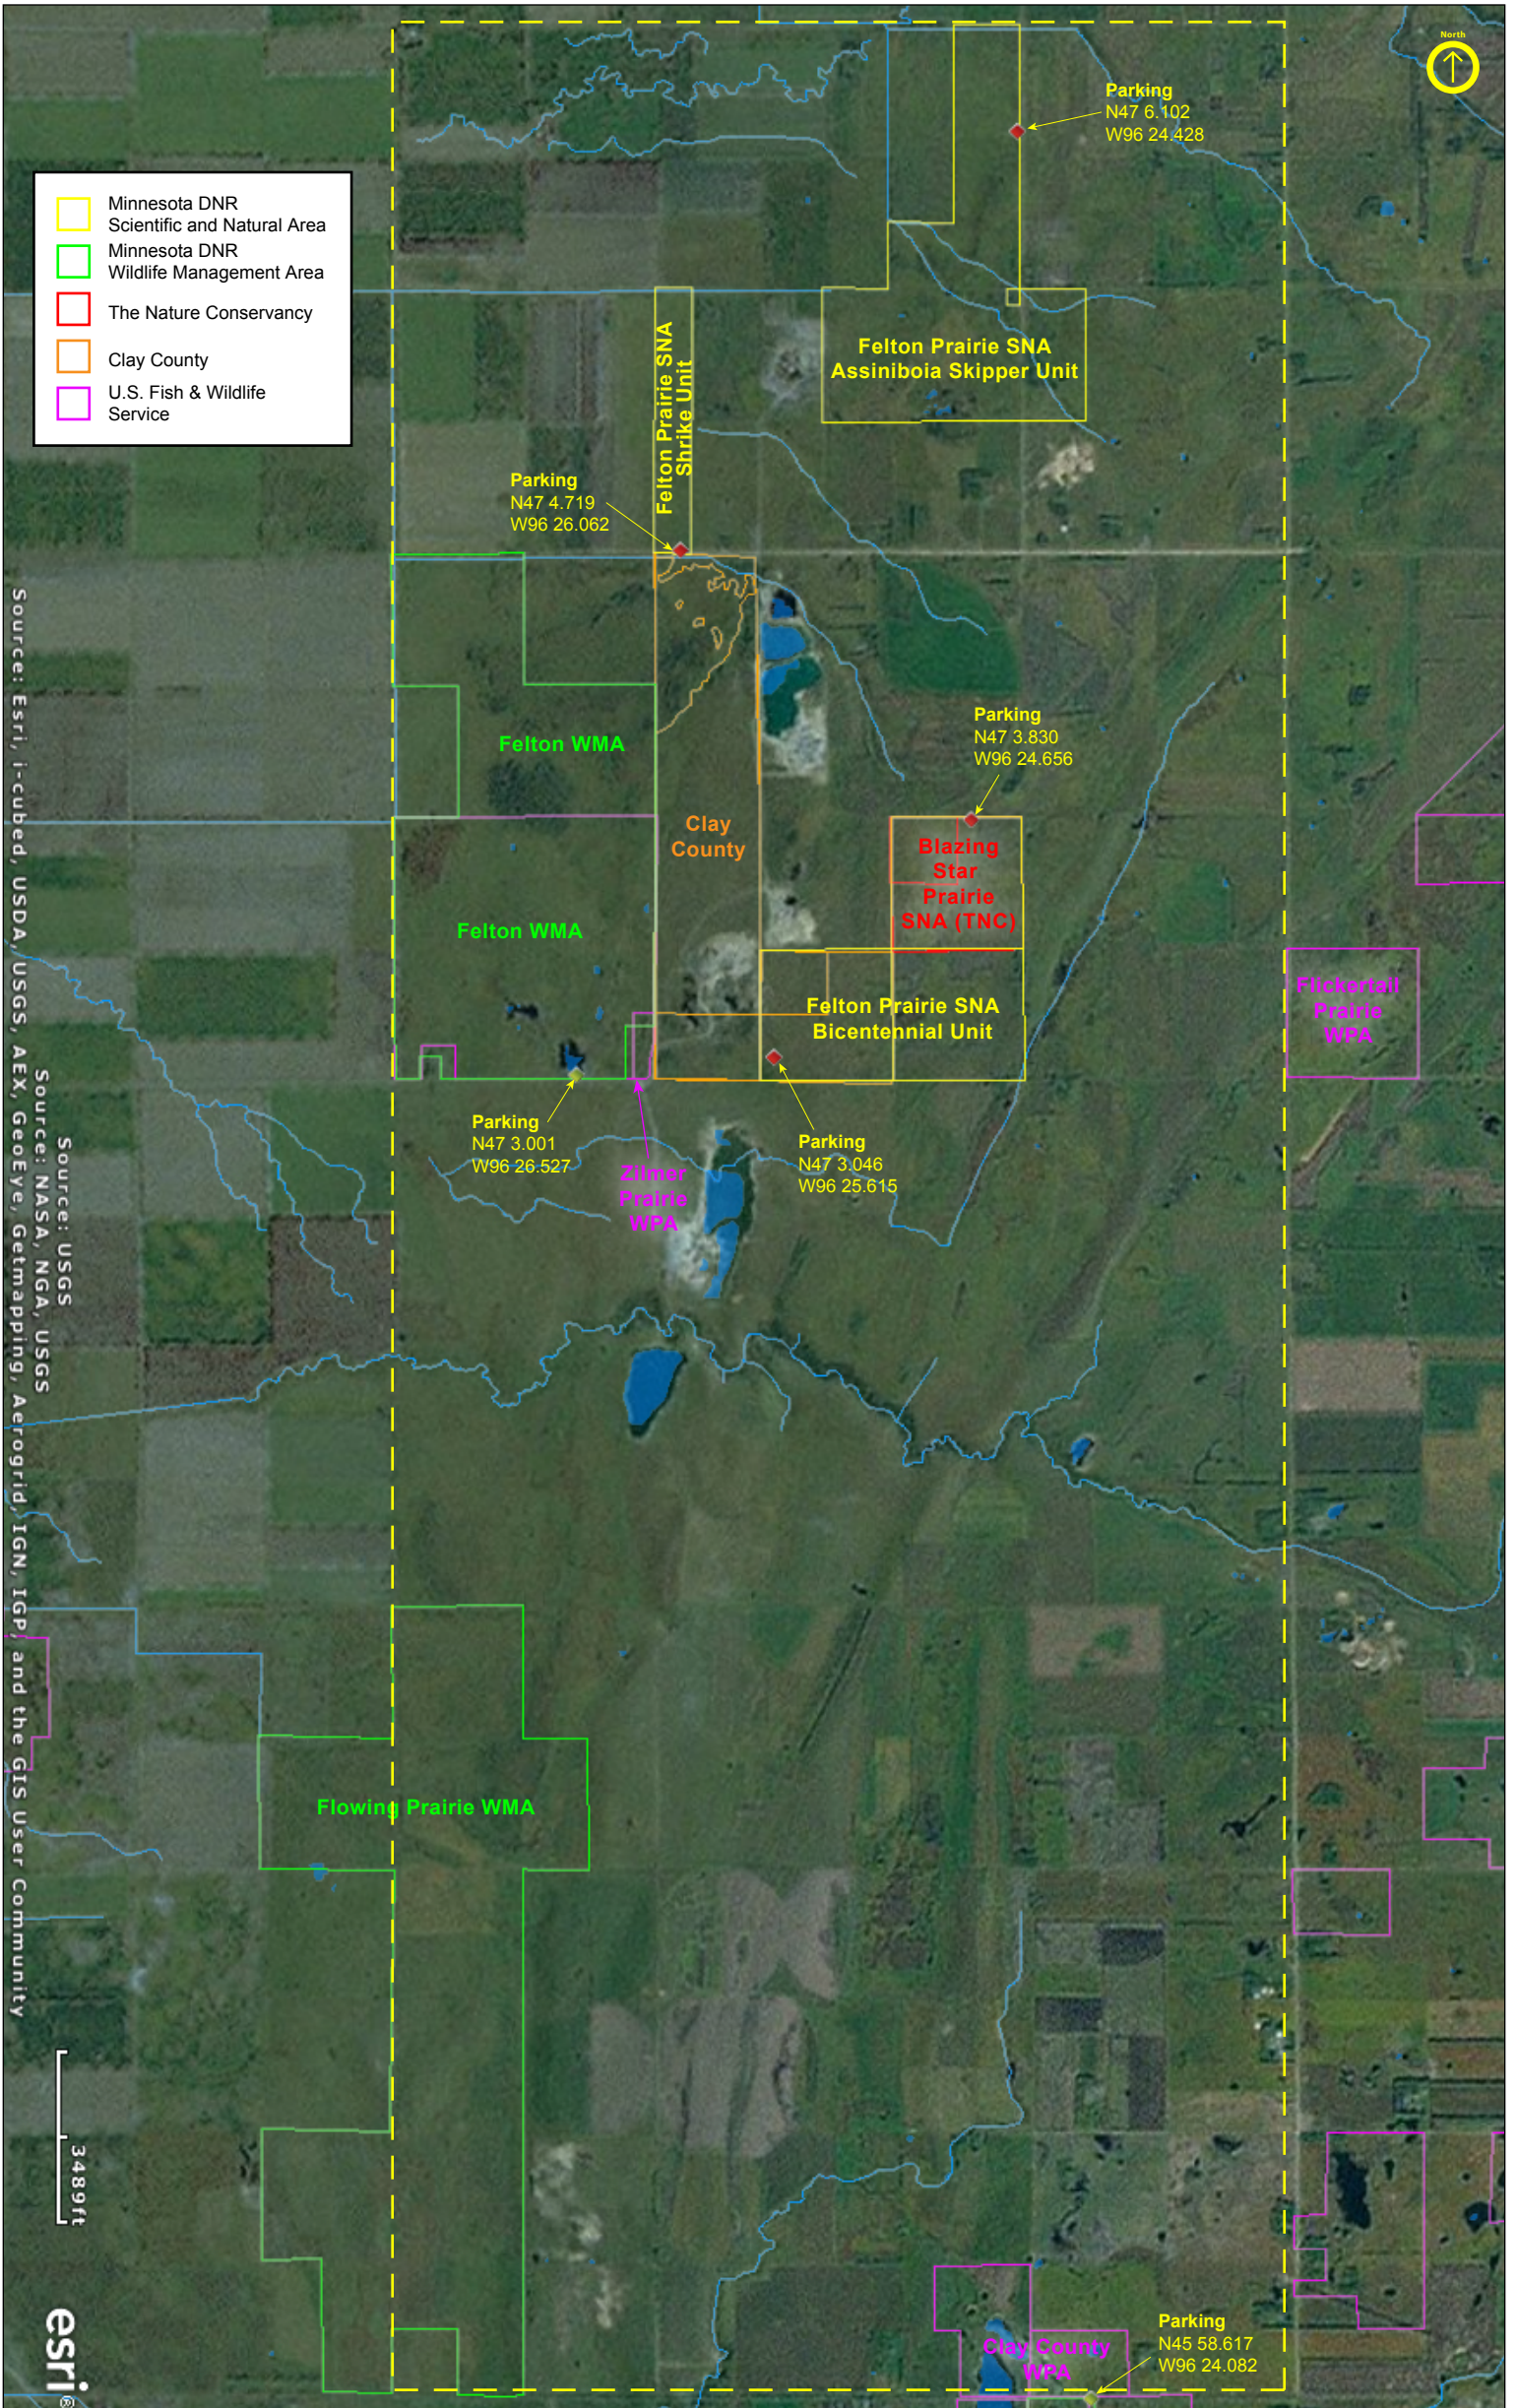

Felton Prairie

Clay County

Felton Prairie

Clay County

Source: USGS
Source: NASA, NGA, USGS
© 2008 Microsoft Corp.

DISCLAIMER OF WARRANTIES AND LIMITATIONS OF LIABILITY

MinnesotaSeasons.com, the state of Minnesota, the Minnesota Department of Natural Resources, and their employees, make no representations or warranties, express or implied, with respect to the use of or reliance on the data provided herewith, regardless of its format or means of transmission. There are no guarantees or representations to the user as to the accuracy, currency, completeness, suitability or reliability of this data for any purpose. THE USER ACCEPTS THE DATA AND/OR SOFTWARE "AS IS" AND ASSUMES ALL RISKS ASSOCIATED WITH ITS USE.

IN NO EVENT SHALL MINNESOTASEASONS.COM OR MNDNR BE LIABLE FOR ANY DIRECT, INDIRECT, INCIDENTAL, SPECIAL, EXEMPLARY, OR CONSEQUENTIAL DAMAGES (INCLUDING, BUT NOT LIMITED TO, PROCUREMENT OF SUBSTITUTE GOODS OR SERVICES; LOSS OF USE, DATA, OR PROFITS; OR BUSINESS INTERRUPTION) HOWEVER CAUSED AND ON ANY THEORY OF LIABILITY, WHETHER IN CONTRACT, STRICT LIABILITY, OR TORT (INCLUDING NEGLIGENCE OR OTHERS) ARISING IN ANY WAY OUT OF THE USE OF THIS DATA, EVEN IF ADVISED OF THE POSSIBILITY OF SUCH DAMAGE OR FOR ANY CLAIM BY ANY OTHER PARTY.