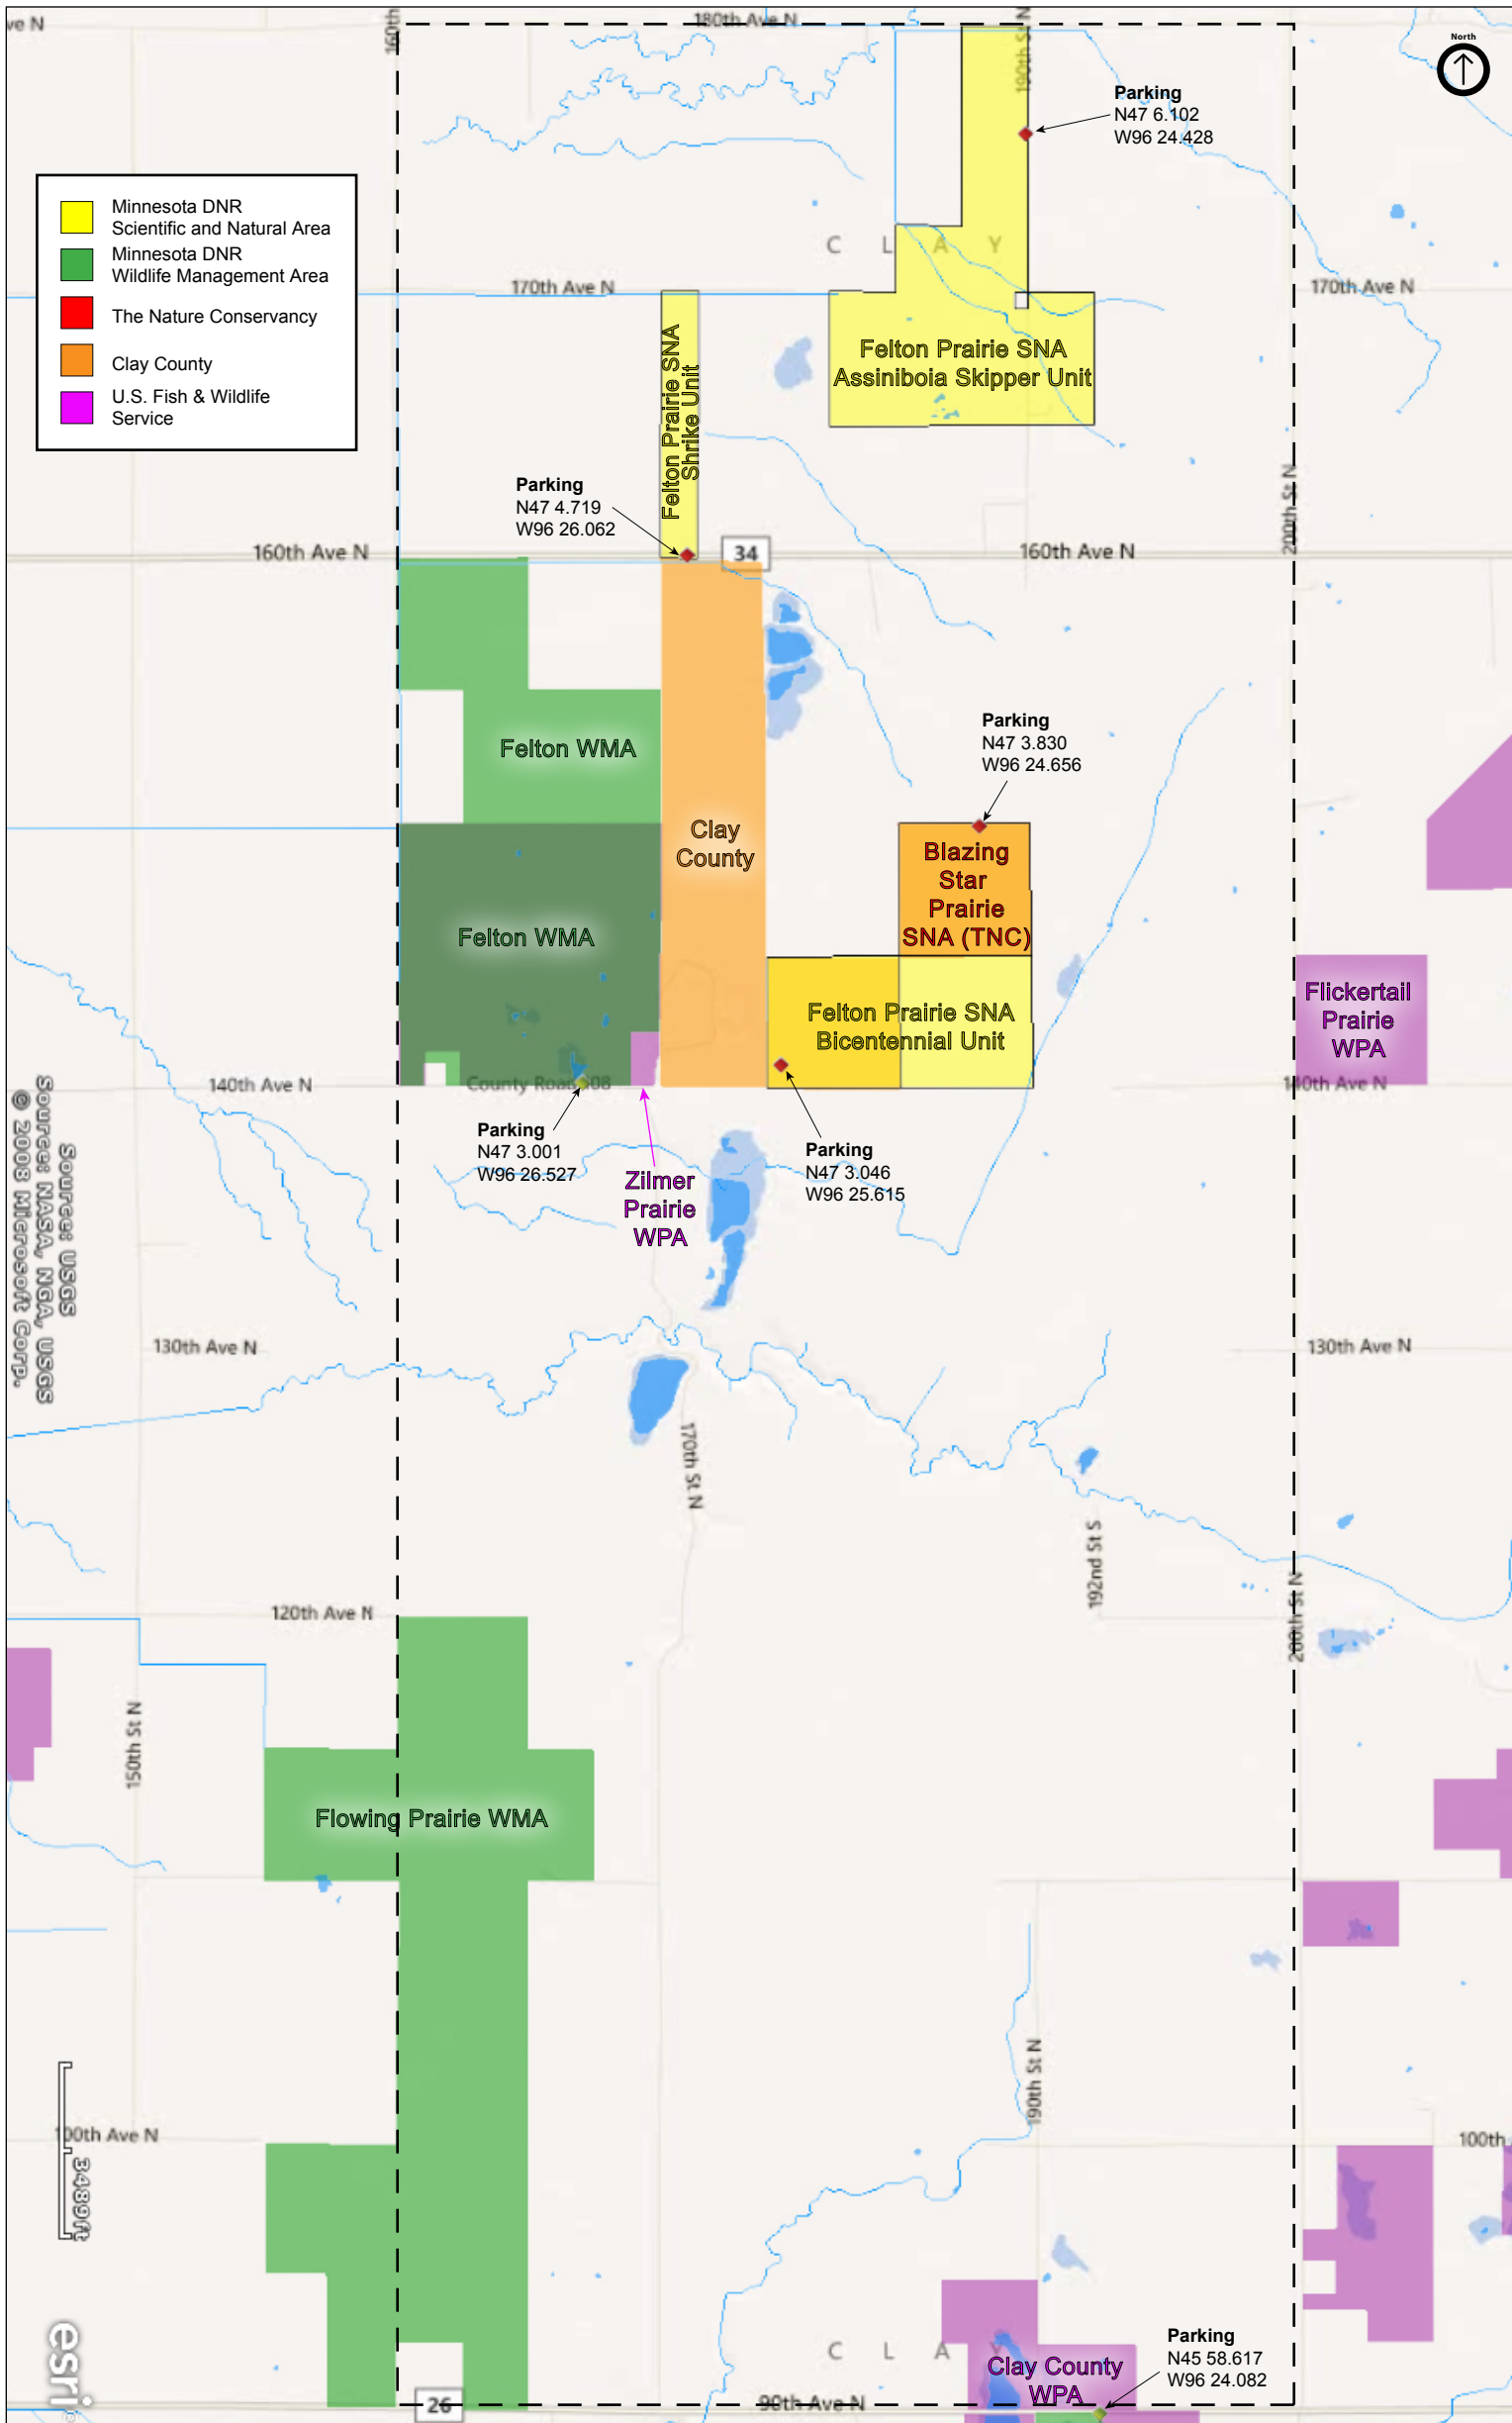

Felton Prairie

Clay County

Felton Prairie

Clay County

Source: USGS
Source: NASA, NGA, USGS
© 2008 Microsoft Corp.

DISCLAIMER OF WARRANTIES AND LIMITATIONS OF LIABILITY

MinnesotaSeasons.com, the state of Minnesota, the Minnesota Department of Natural Resources, and their employees, make no representations or warranties, express or implied, with respect to the use of or reliance on the data provided herewith, regardless of its format or means of transmission. There are no guarantees or representations to the user as to the accuracy, currency, completeness, suitability or reliability of this data for any purpose. THE USER ACCEPTS THE DATA AND/OR SOFTWARE "AS IS" AND ASSUMES ALL RISKS ASSOCIATED WITH ITS USE.

IN NO EVENT SHALL MINNESOTASEASONS.COM OR MNDNR BE LIABLE FOR ANY DIRECT, INDIRECT, INCIDENTAL, SPECIAL, EXEMPLARY, OR CONSEQUENTIAL DAMAGES (INCLUDING, BUT NOT LIMITED TO, PROCUREMENT OF SUBSTITUTE GOODS OR SERVICES; LOSS OF USE, DATA, OR PROFITS; OR BUSINESS INTERRUPTION) HOWEVER CAUSED AND ON ANY THEORY OF LIABILITY, WHETHER IN CONTRACT, STRICT LIABILITY, OR TORT (INCLUDING NEGLIGENCE OR OTHERS) ARISING IN ANY WAY OUT OF THE USE OF THIS DATA, EVEN IF ADVISED OF THE POSSIBILITY OF SUCH DAMAGE OR FOR ANY CLAIM BY ANY OTHER PARTY.