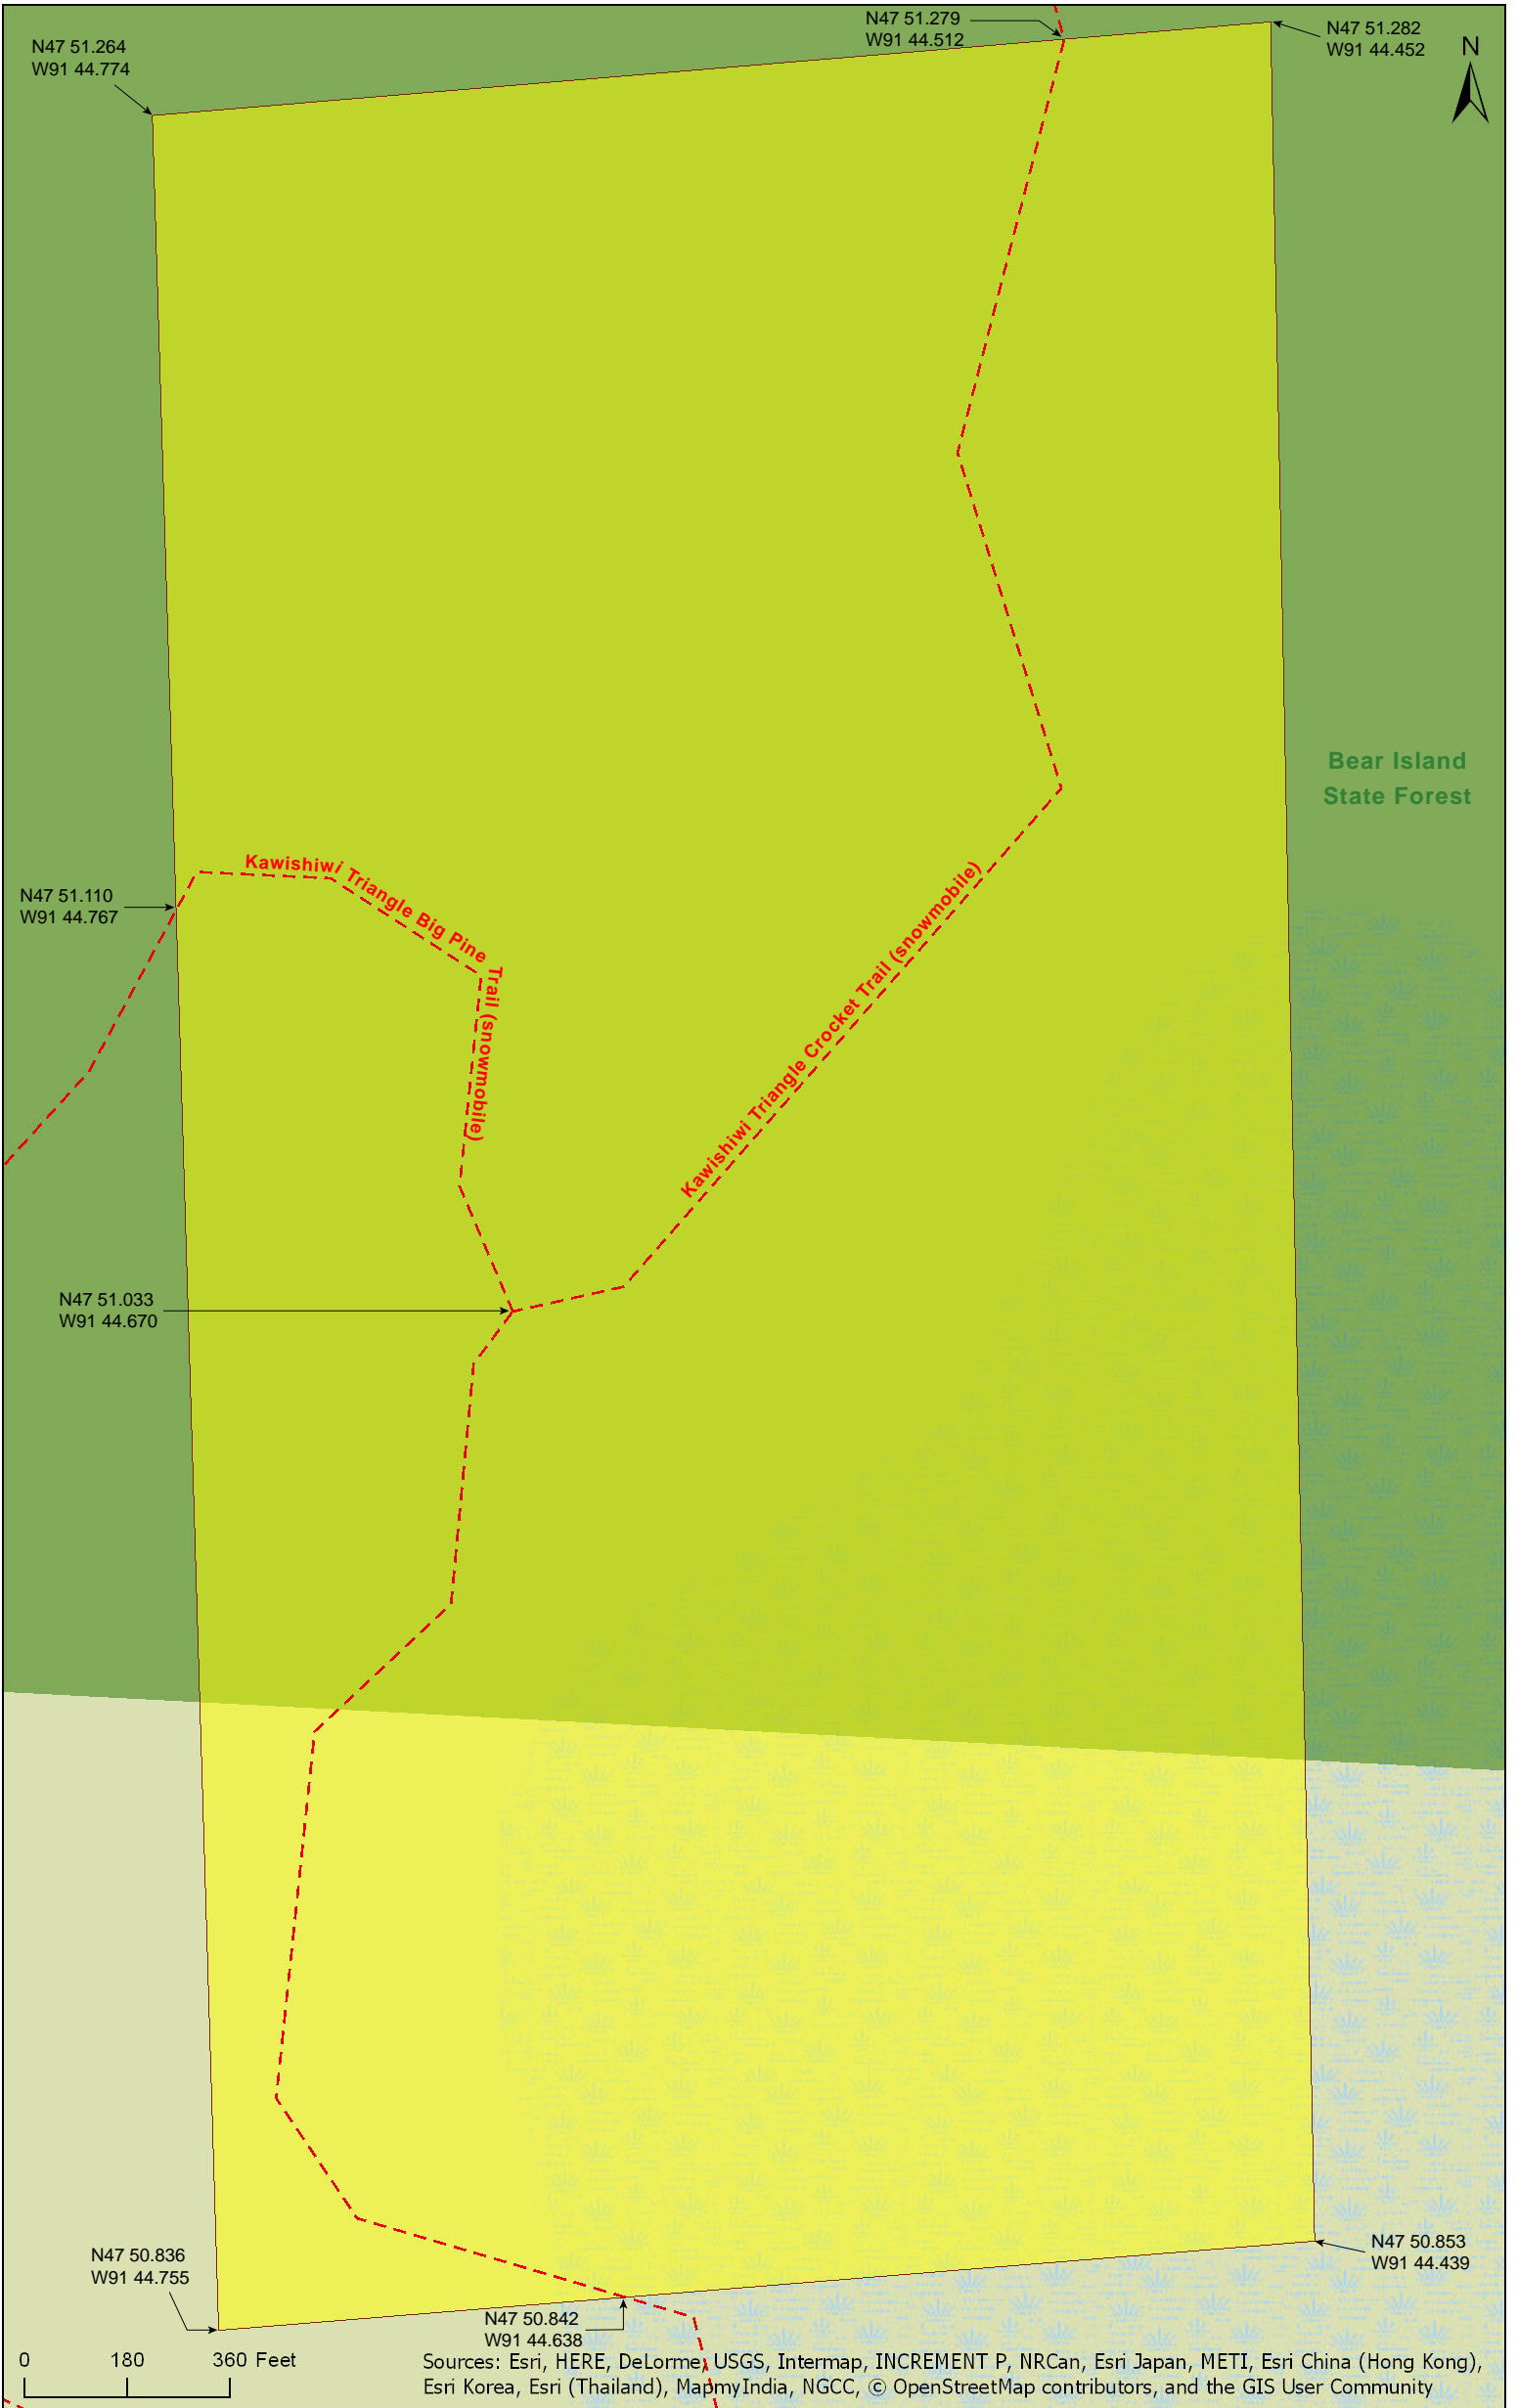

Kawishiwi Pines SNA

Lake County

Kawishiwi Pines SNA

Lake County

Kawishiwi Pines SNA

Lake County

Kawishiwi Pines SNA

Directions and Notes from Minnesota DNR

Directions: From Ely 1.5 miles E on MN Hwy 169, then 4.7 miles SE on Co Rds 58/16 (Kawishiwi Trl), then 0.45 mile S (opposite water access on Farm Lake) on gravel road, then left on road for 2.2 miles. Park at gate and trek 0.3 mile SW to site. GPS recommended.

Lat/Lon: 47.861071, -91.740817

This site is within Bear Island State Forest.

Notes from MinnesotaSeasons.com

Parking

N47 51.664, W91 44.449

DISCLAIMER OF WARRANTIES AND LIMITATIONS OF LIABILITY

MinnesotaSeasons.com, The Nature Conservancy, U.S. Department of Agriculture, Forest Service, U.S. Fish and Wildlife Service, the state of Minnesota, the Minnesota Department of Natural Resources, and their employees, make no representations or warranties, express or implied, with respect to the use of or reliance on the data provided herewith, regardless of its format or means of transmission. There are no guarantees or representations to the user as to the accuracy, currency, completeness, suitability or reliability of this data for any purpose. THE USER ACCEPTS THE DATA AND/OR SOFTWARE "AS IS" AND ASSUMES ALL RISKS ASSOCIATED WITH ITS USE.