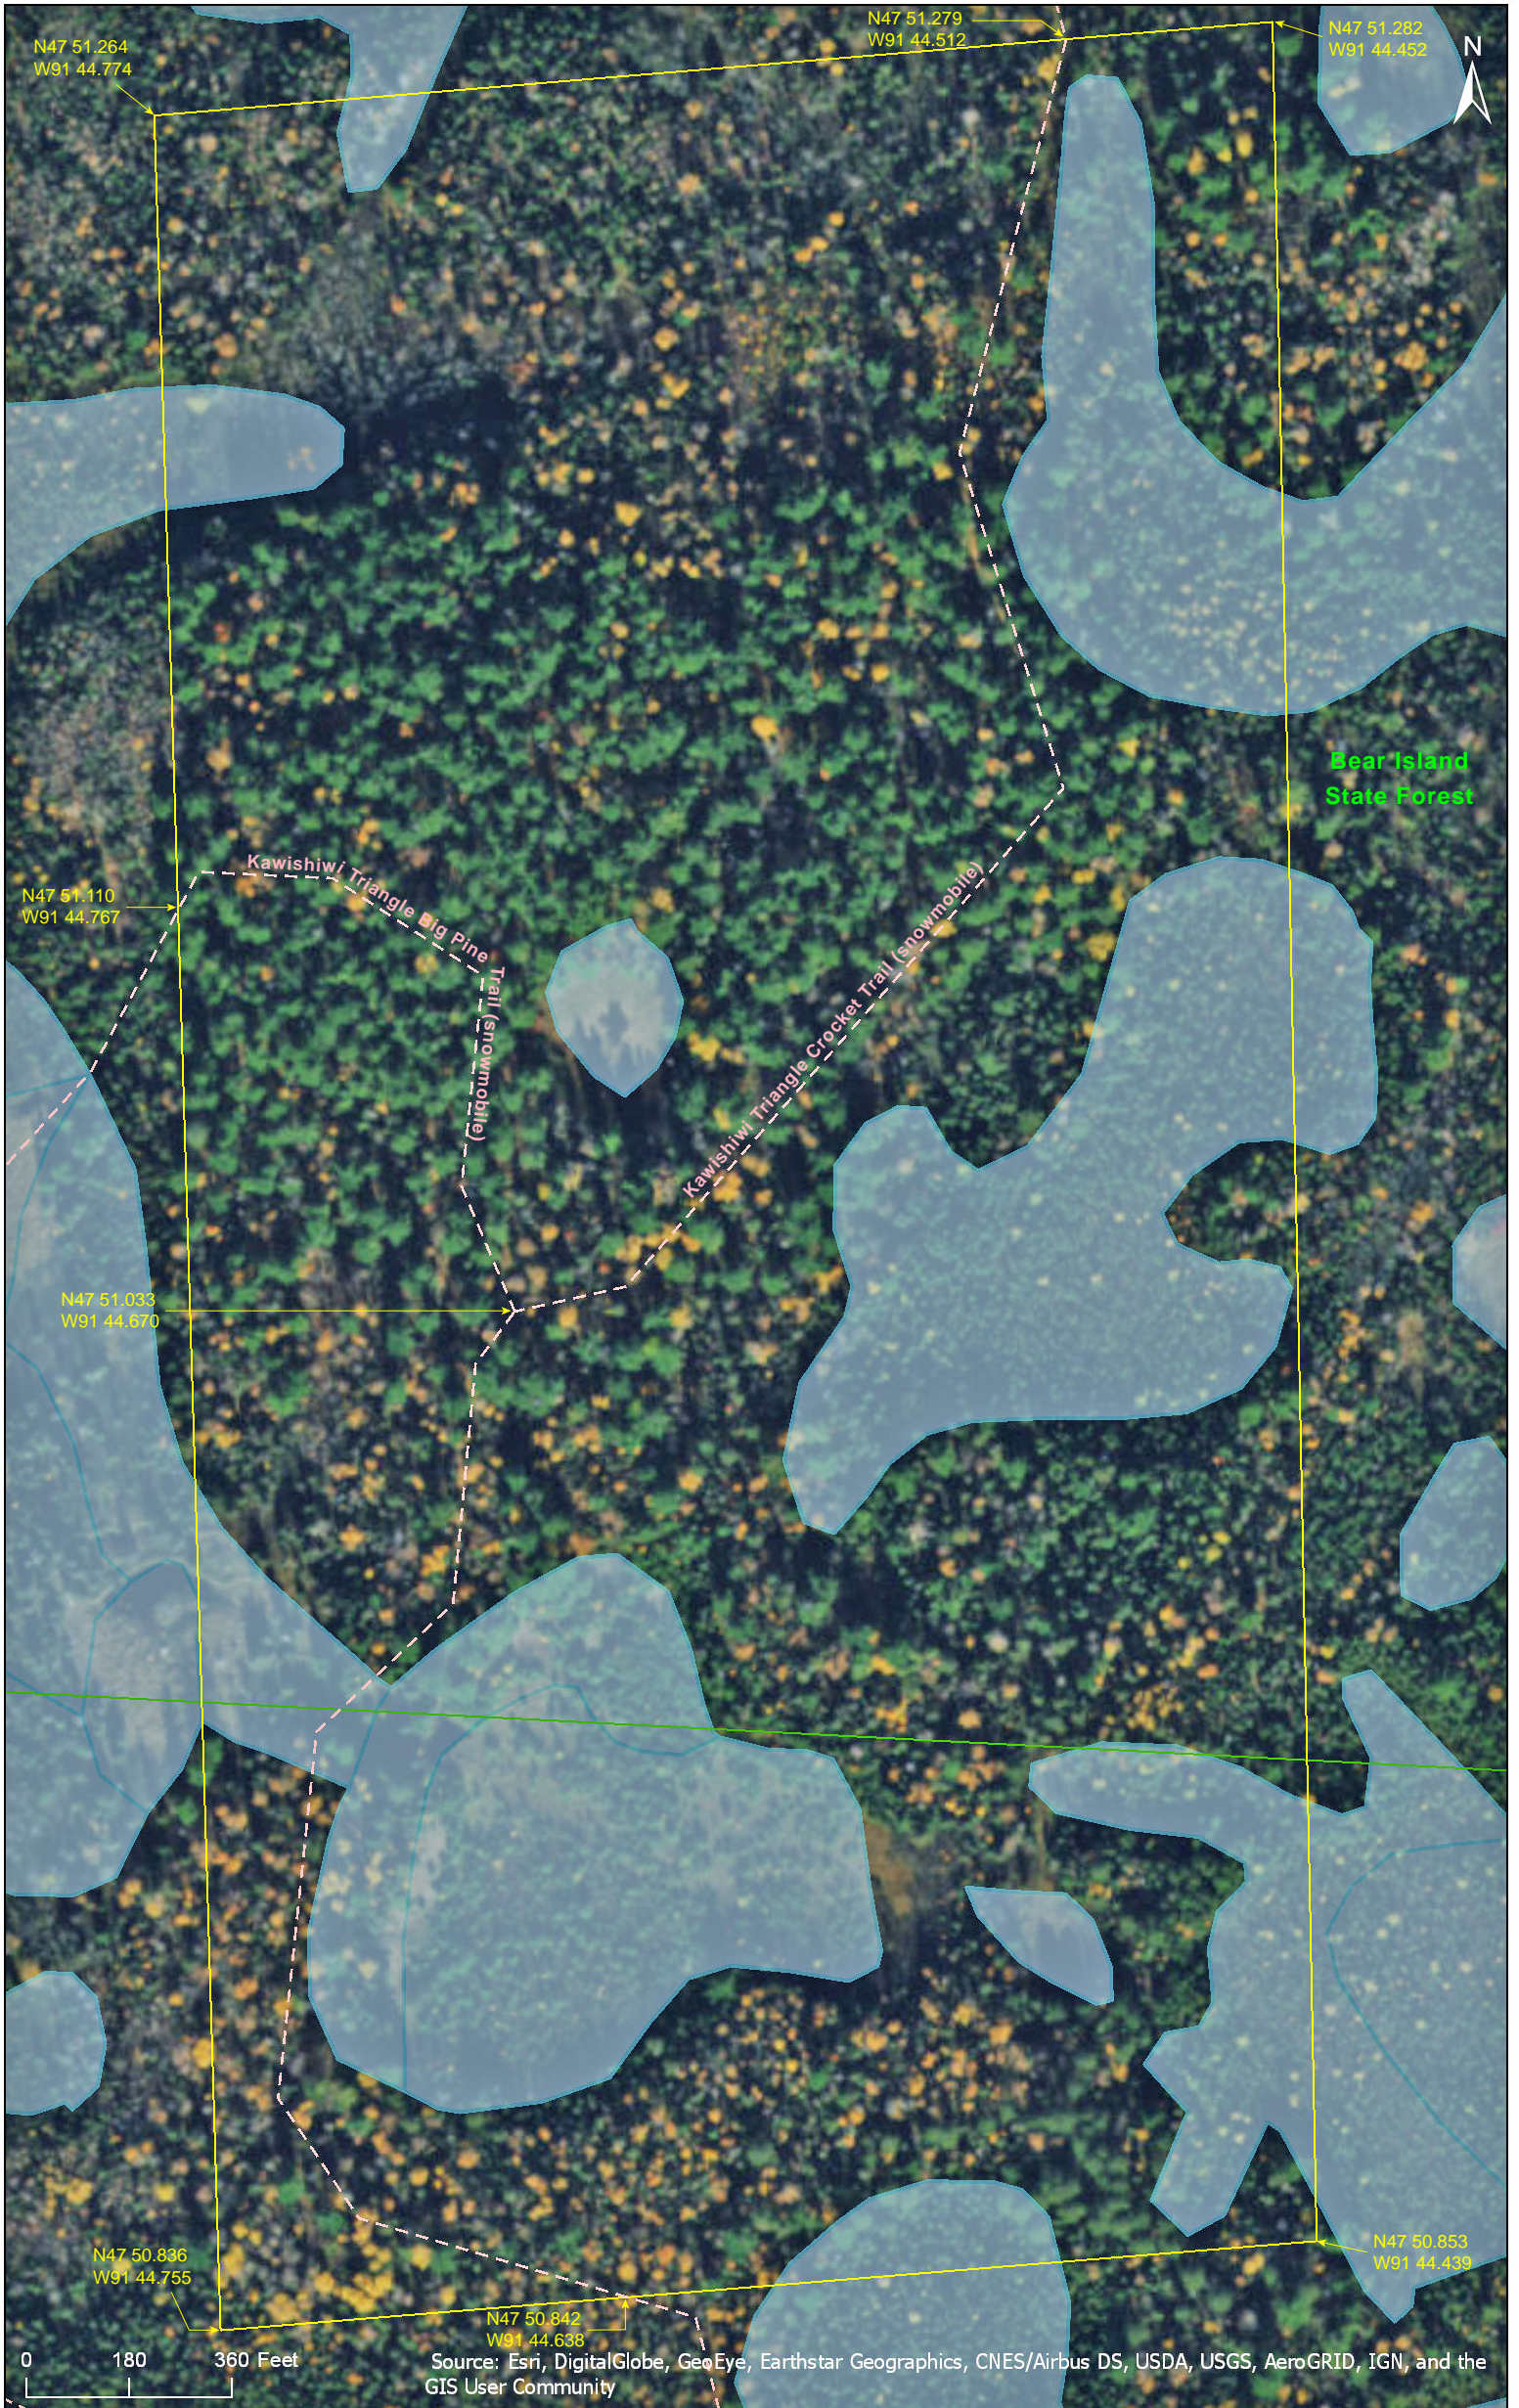

Kawishiwi Pines SNA

Lake County

Kawishiwi Pines SNA

Lake County

Kawishiwi Pines SNA

Lake County

Kawishiwi Pines SNA

Directions and Notes from Minnesota DNR

Directions: From Ely 1.5 miles E on MN Hwy 169, then 4.7 miles SE on Co Rds 58/16 (Kawishiwi Trl), then 0.45 mile S (opposite water access on Farm Lake) on gravel road, then left on road for 2.2 miles. Park at gate and trek 0.3 mile SW to site. GPS recommended.

Lat/Lon: 47.861071, -91.740817

This site is within Bear Island State Forest.

Notes from MinnesotaSeasons.com

Parking

N47 51.664, W91 44.449

DISCLAIMER OF WARRANTIES AND LIMITATIONS OF LIABILITY

MinnesotaSeasons.com, The Nature Conservancy, U.S. Department of Agriculture, Forest Service, U.S. Fish and Wildlife Service, the state of Minnesota, the Minnesota Department of Natural Resources, and their employees, make no representations or warranties, express or implied, with respect to the use of or reliance on the data provided herewith, regardless of its format or means of transmission. There are no guarantees or representations to the user as to the accuracy, currency, completeness, suitability or reliability of this data for any purpose. THE USER ACCEPTS THE DATA AND/OR SOFTWARE "AS IS" AND ASSUMES ALL RISKS ASSOCIATED WITH ITS USE.