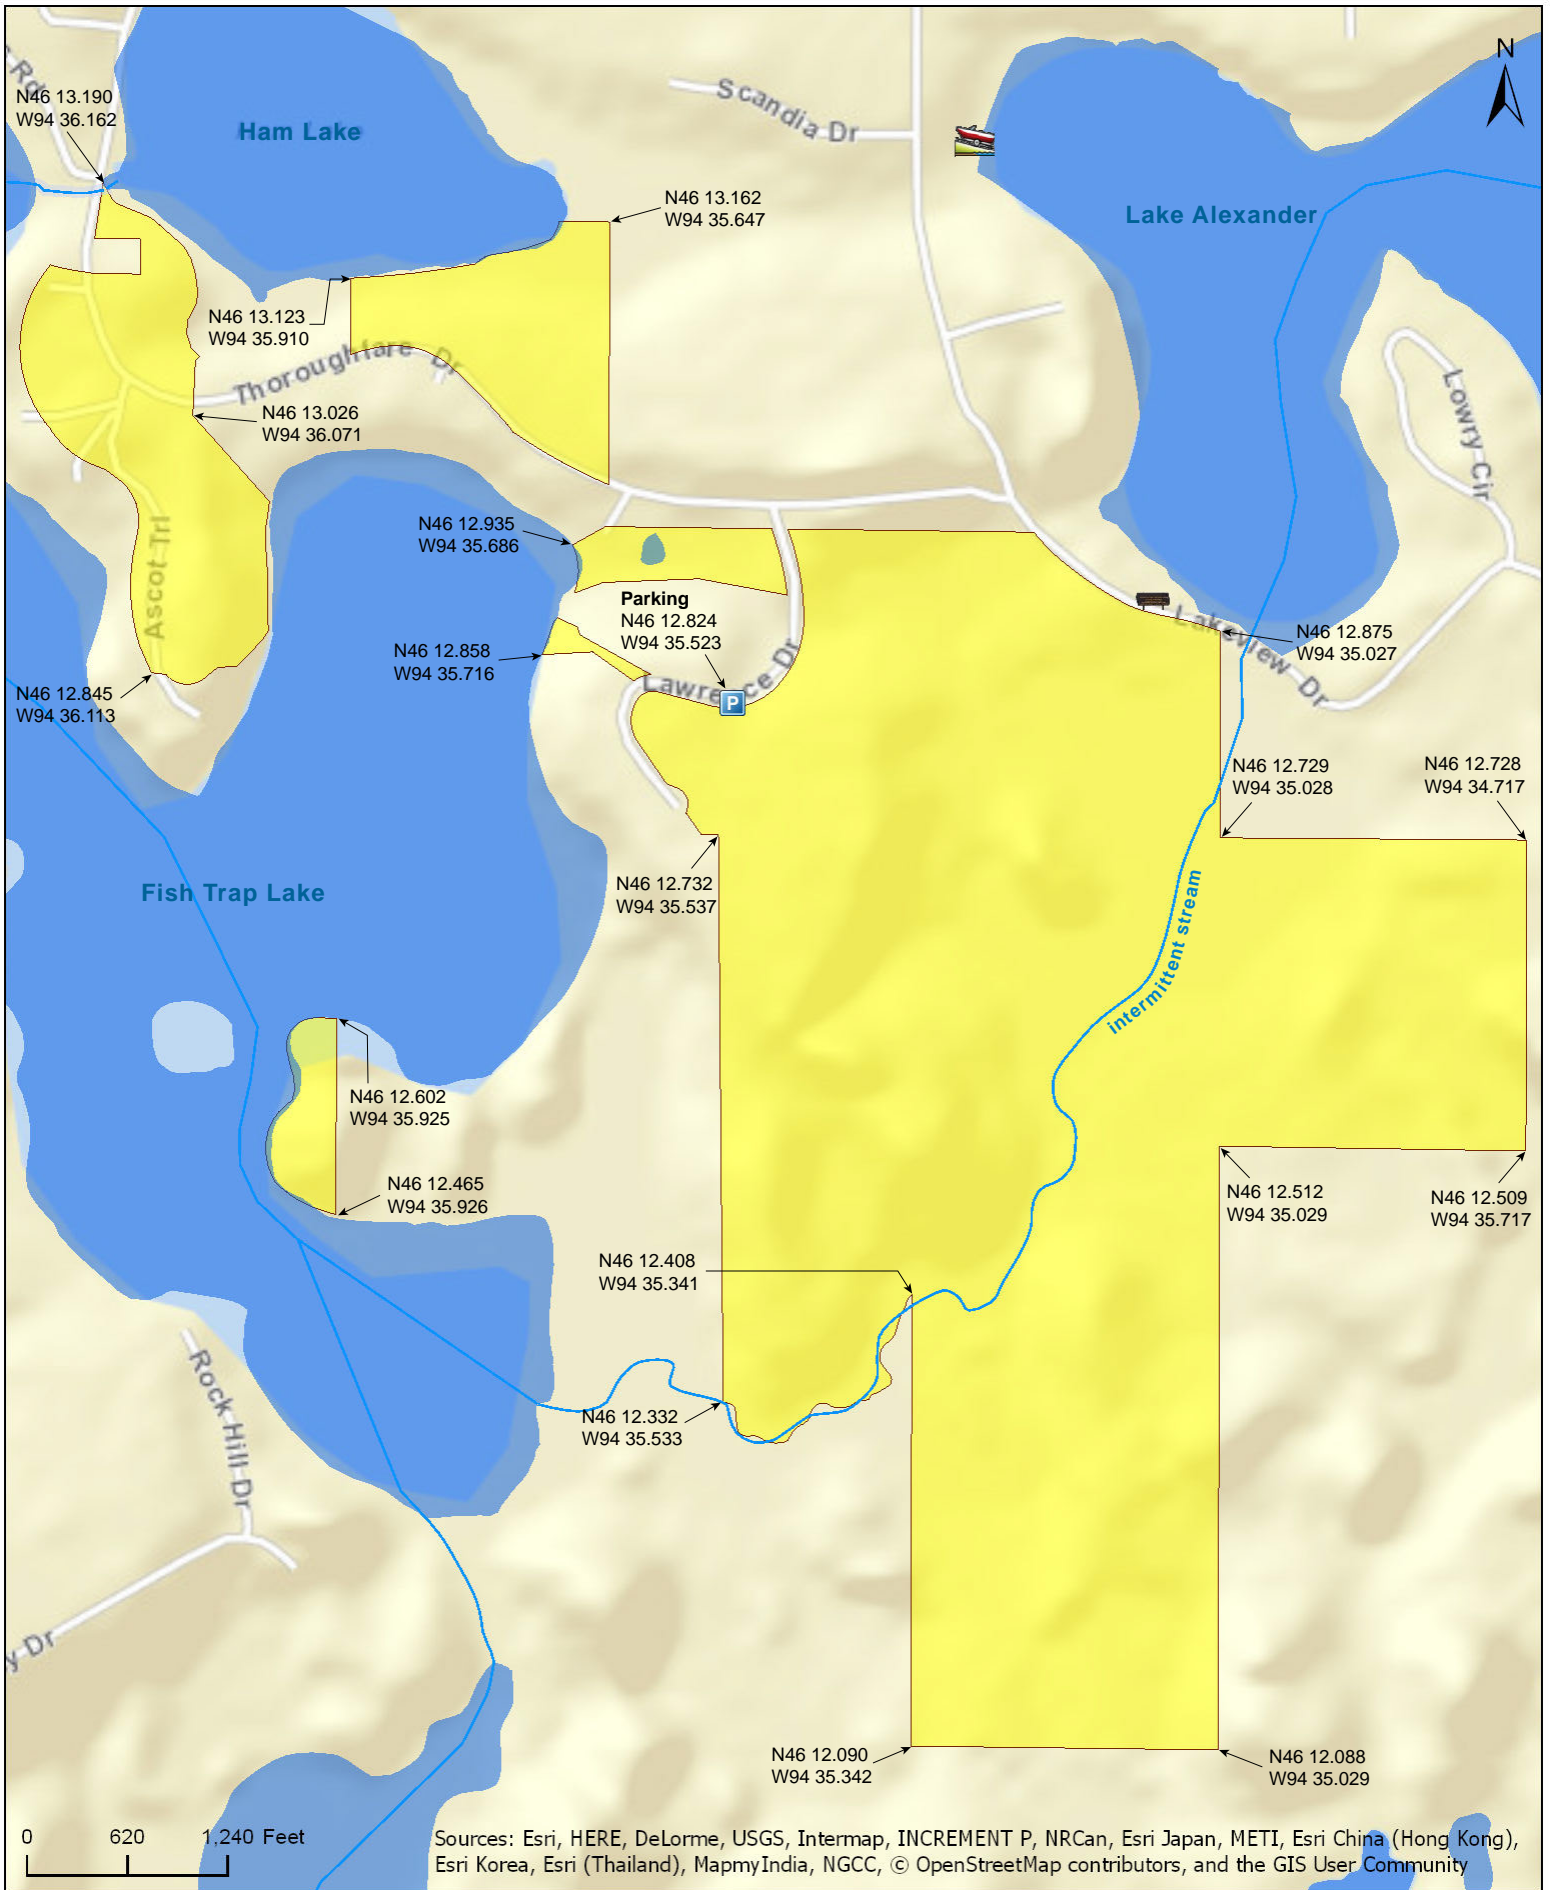

Lake Alexander Woods SNA North Unit

Morrison County

Source: Esri, DigitalGlobe, GeoEye, Earthstar Geographics, CNES/Airbus DS, USDA, USGS, AeroGRID, IGN, and the GIS User Community

Lake Alexander Woods SNA North Unit

Morrison County

Sources: Esri, HERE, DeLorme, USGS, Intermap, INCREMENT P, NRCan, Esri Japan, METI, Esri China (Hong Kong), Esri Korea, Esri (Thailand), MapmyIndia, NGCC, © OpenStreetMap contributors, and the GIS User Community

Lake Alexander Woods SNA North Unit

Morrison County

Lake Alexander Woods SNA North Unit

National Wetlands Inventory

Morrison County

Source: Esri, DigitalGlobe, GeoEye, Earthstar Geographics, CNES/Airbus DS, USDA, USGS, AeroGRID, IGN, and the GIS User Community

Lake Alexander Woods SNA North Unit

Directions and Notes from Minnesota DNR

Directions: From Lincoln at US Hwy 10: 2.8 miles E on Co Hwy 3, then 0.5 mile S on Lakeview Dr, then 0.2 mile W on Thoroughfare Rd, then 0.18 mile S and W on Lawrence Dr. Park at gate on S.