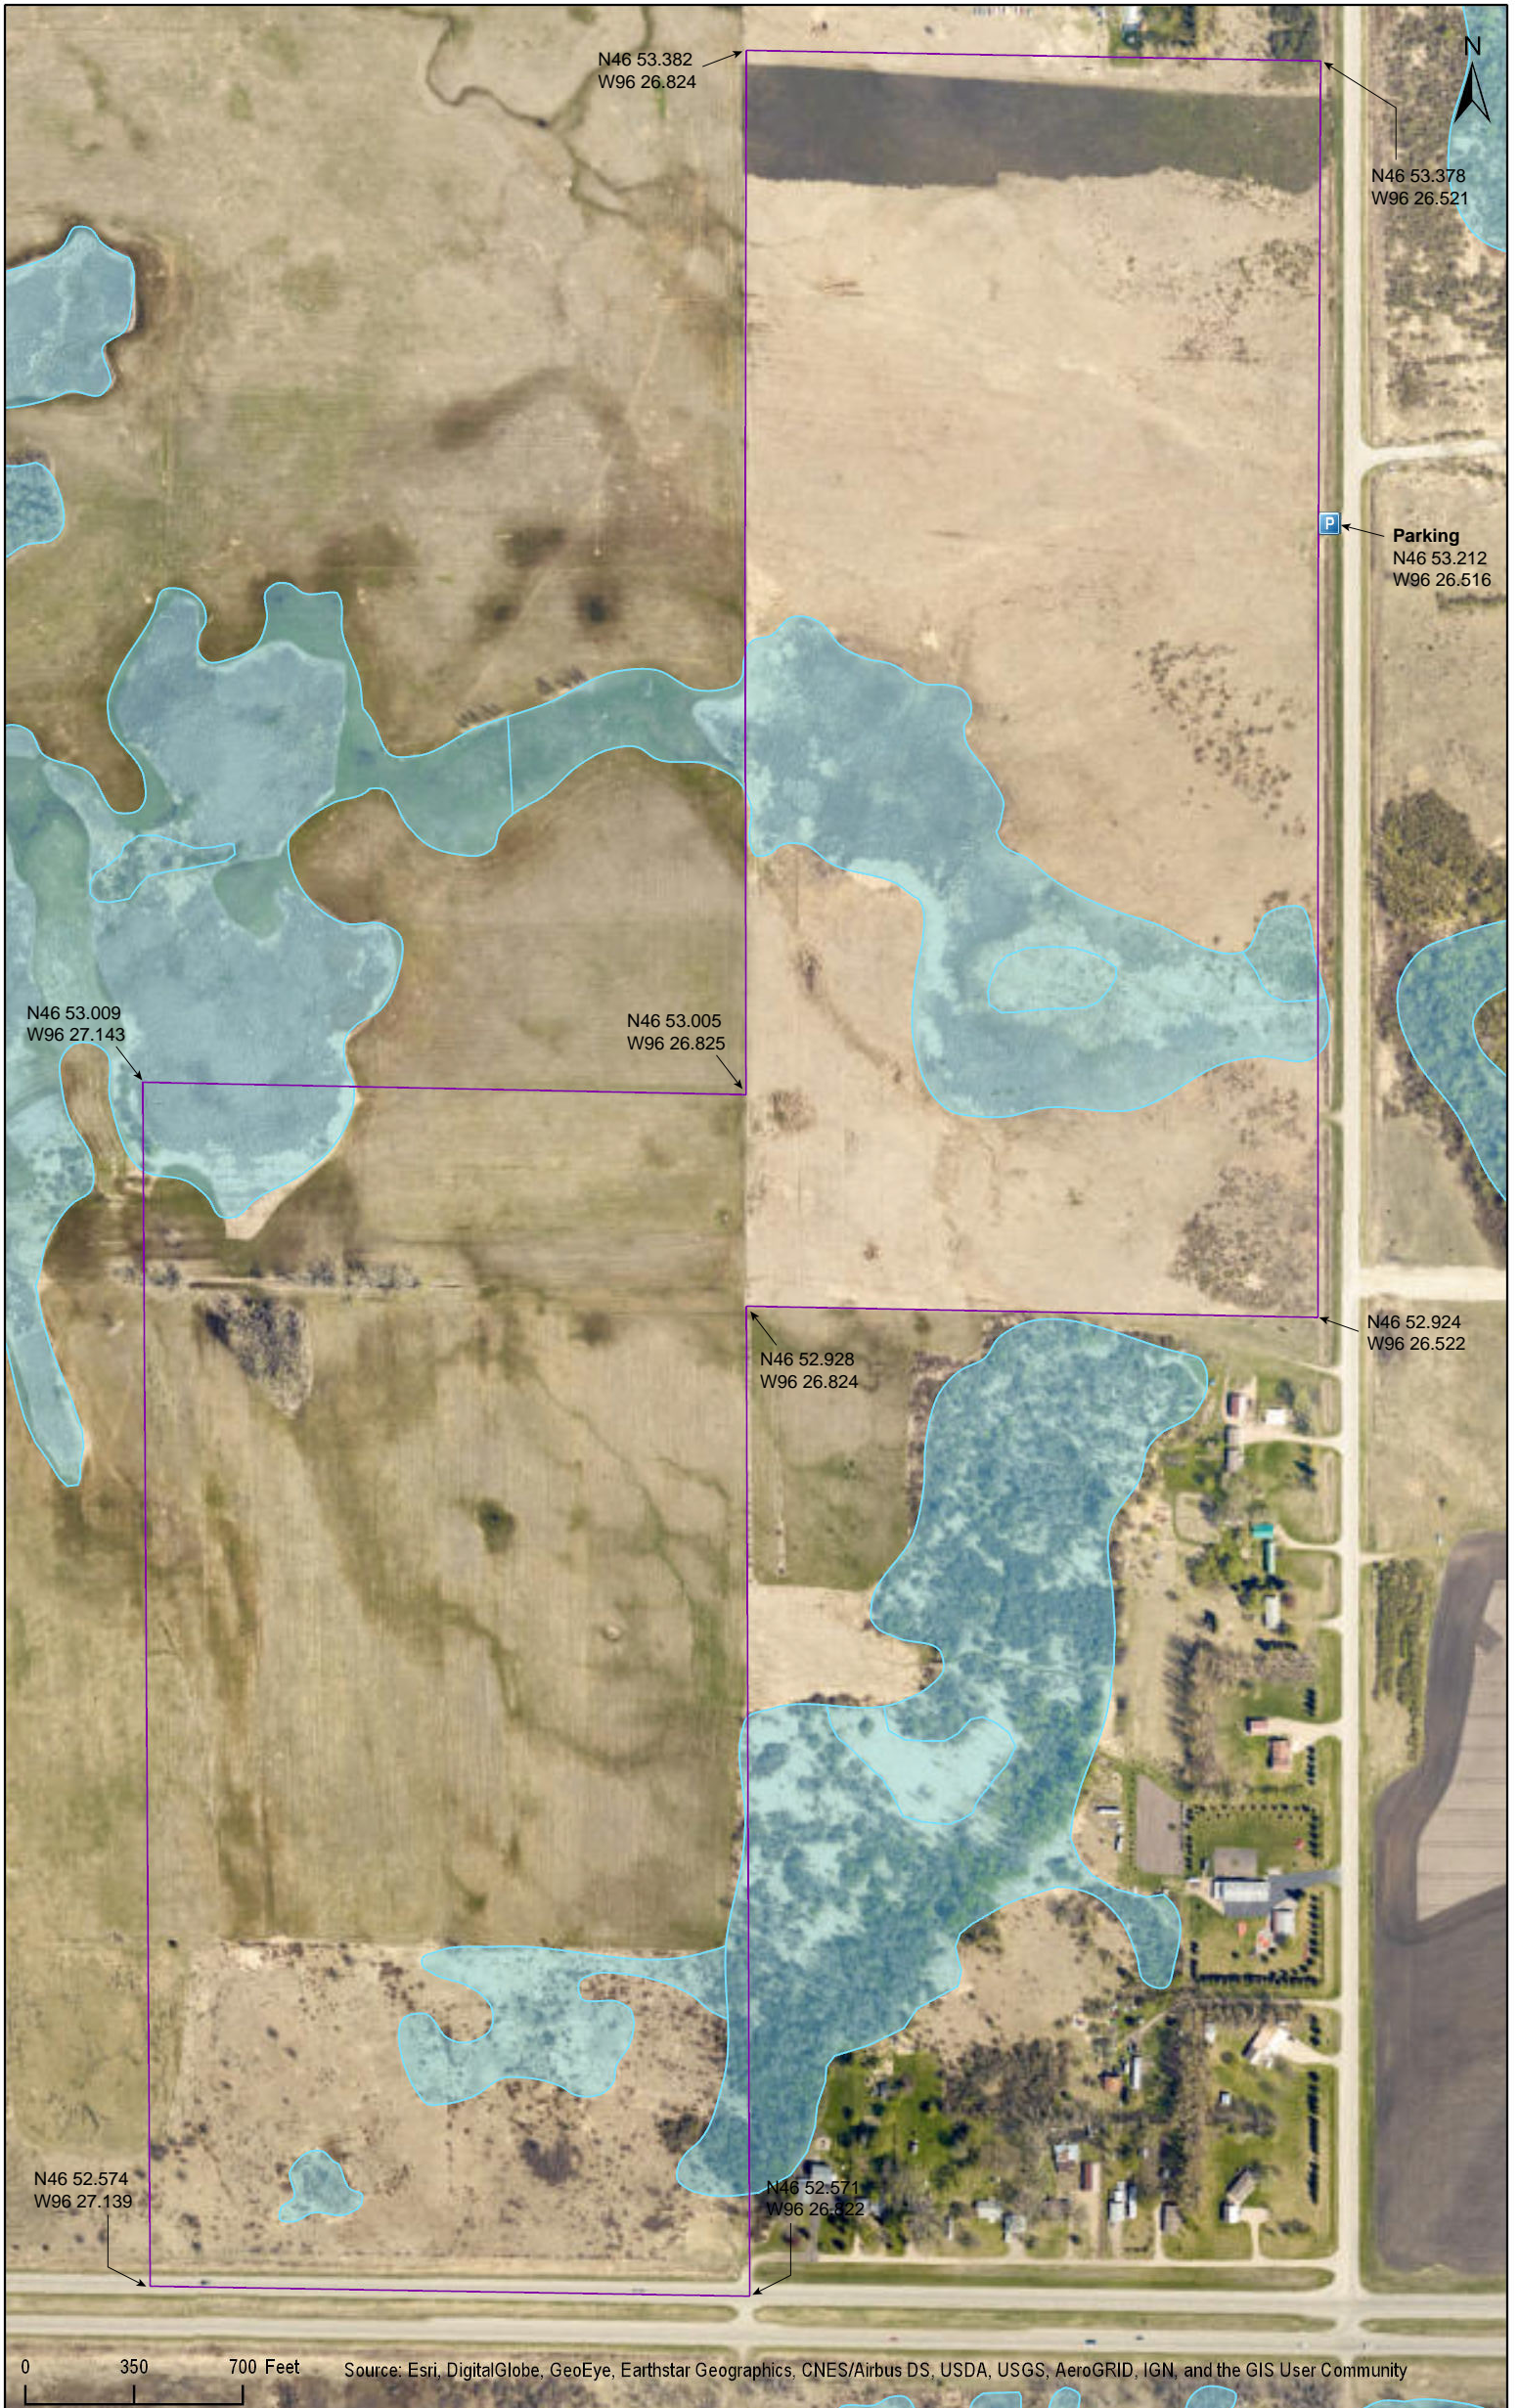

Northern Tallgrass Prairie National Wildlife Refuge Speiker Unit

National Wetlands Inventory

Clay County