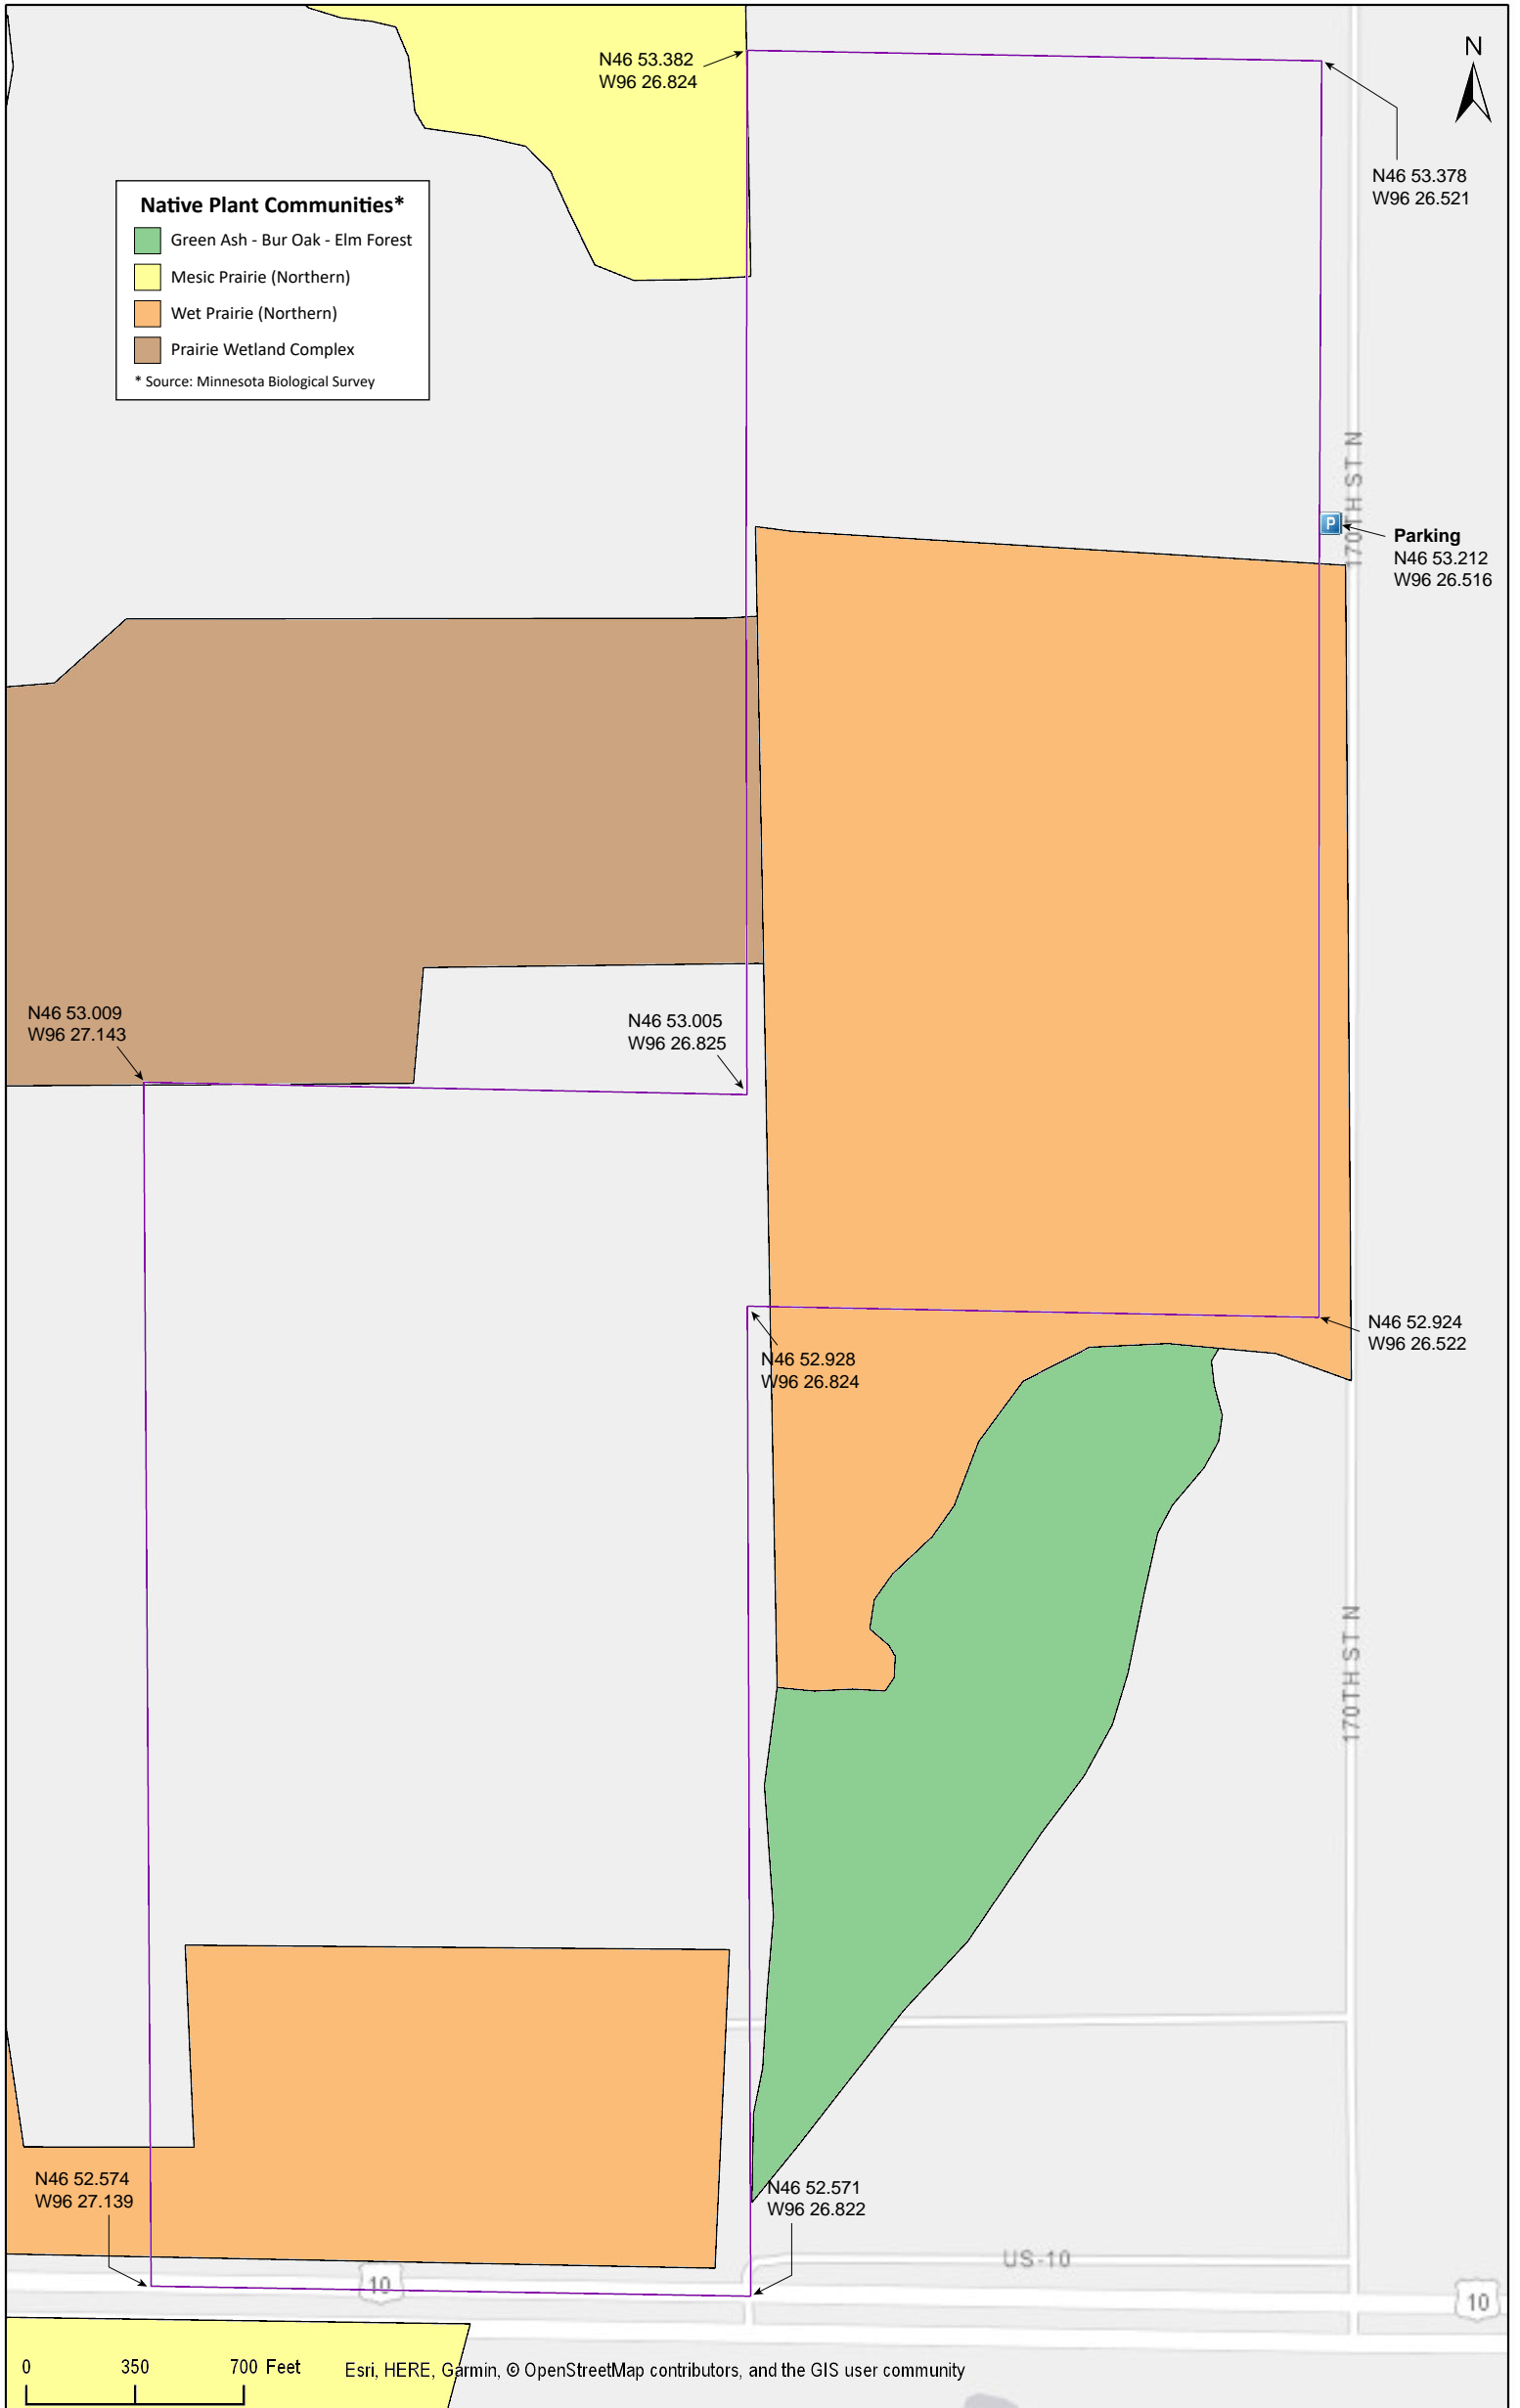

Northern Tallgrass Prairie National Wildlife Refuge Speiker Unit

Clay County