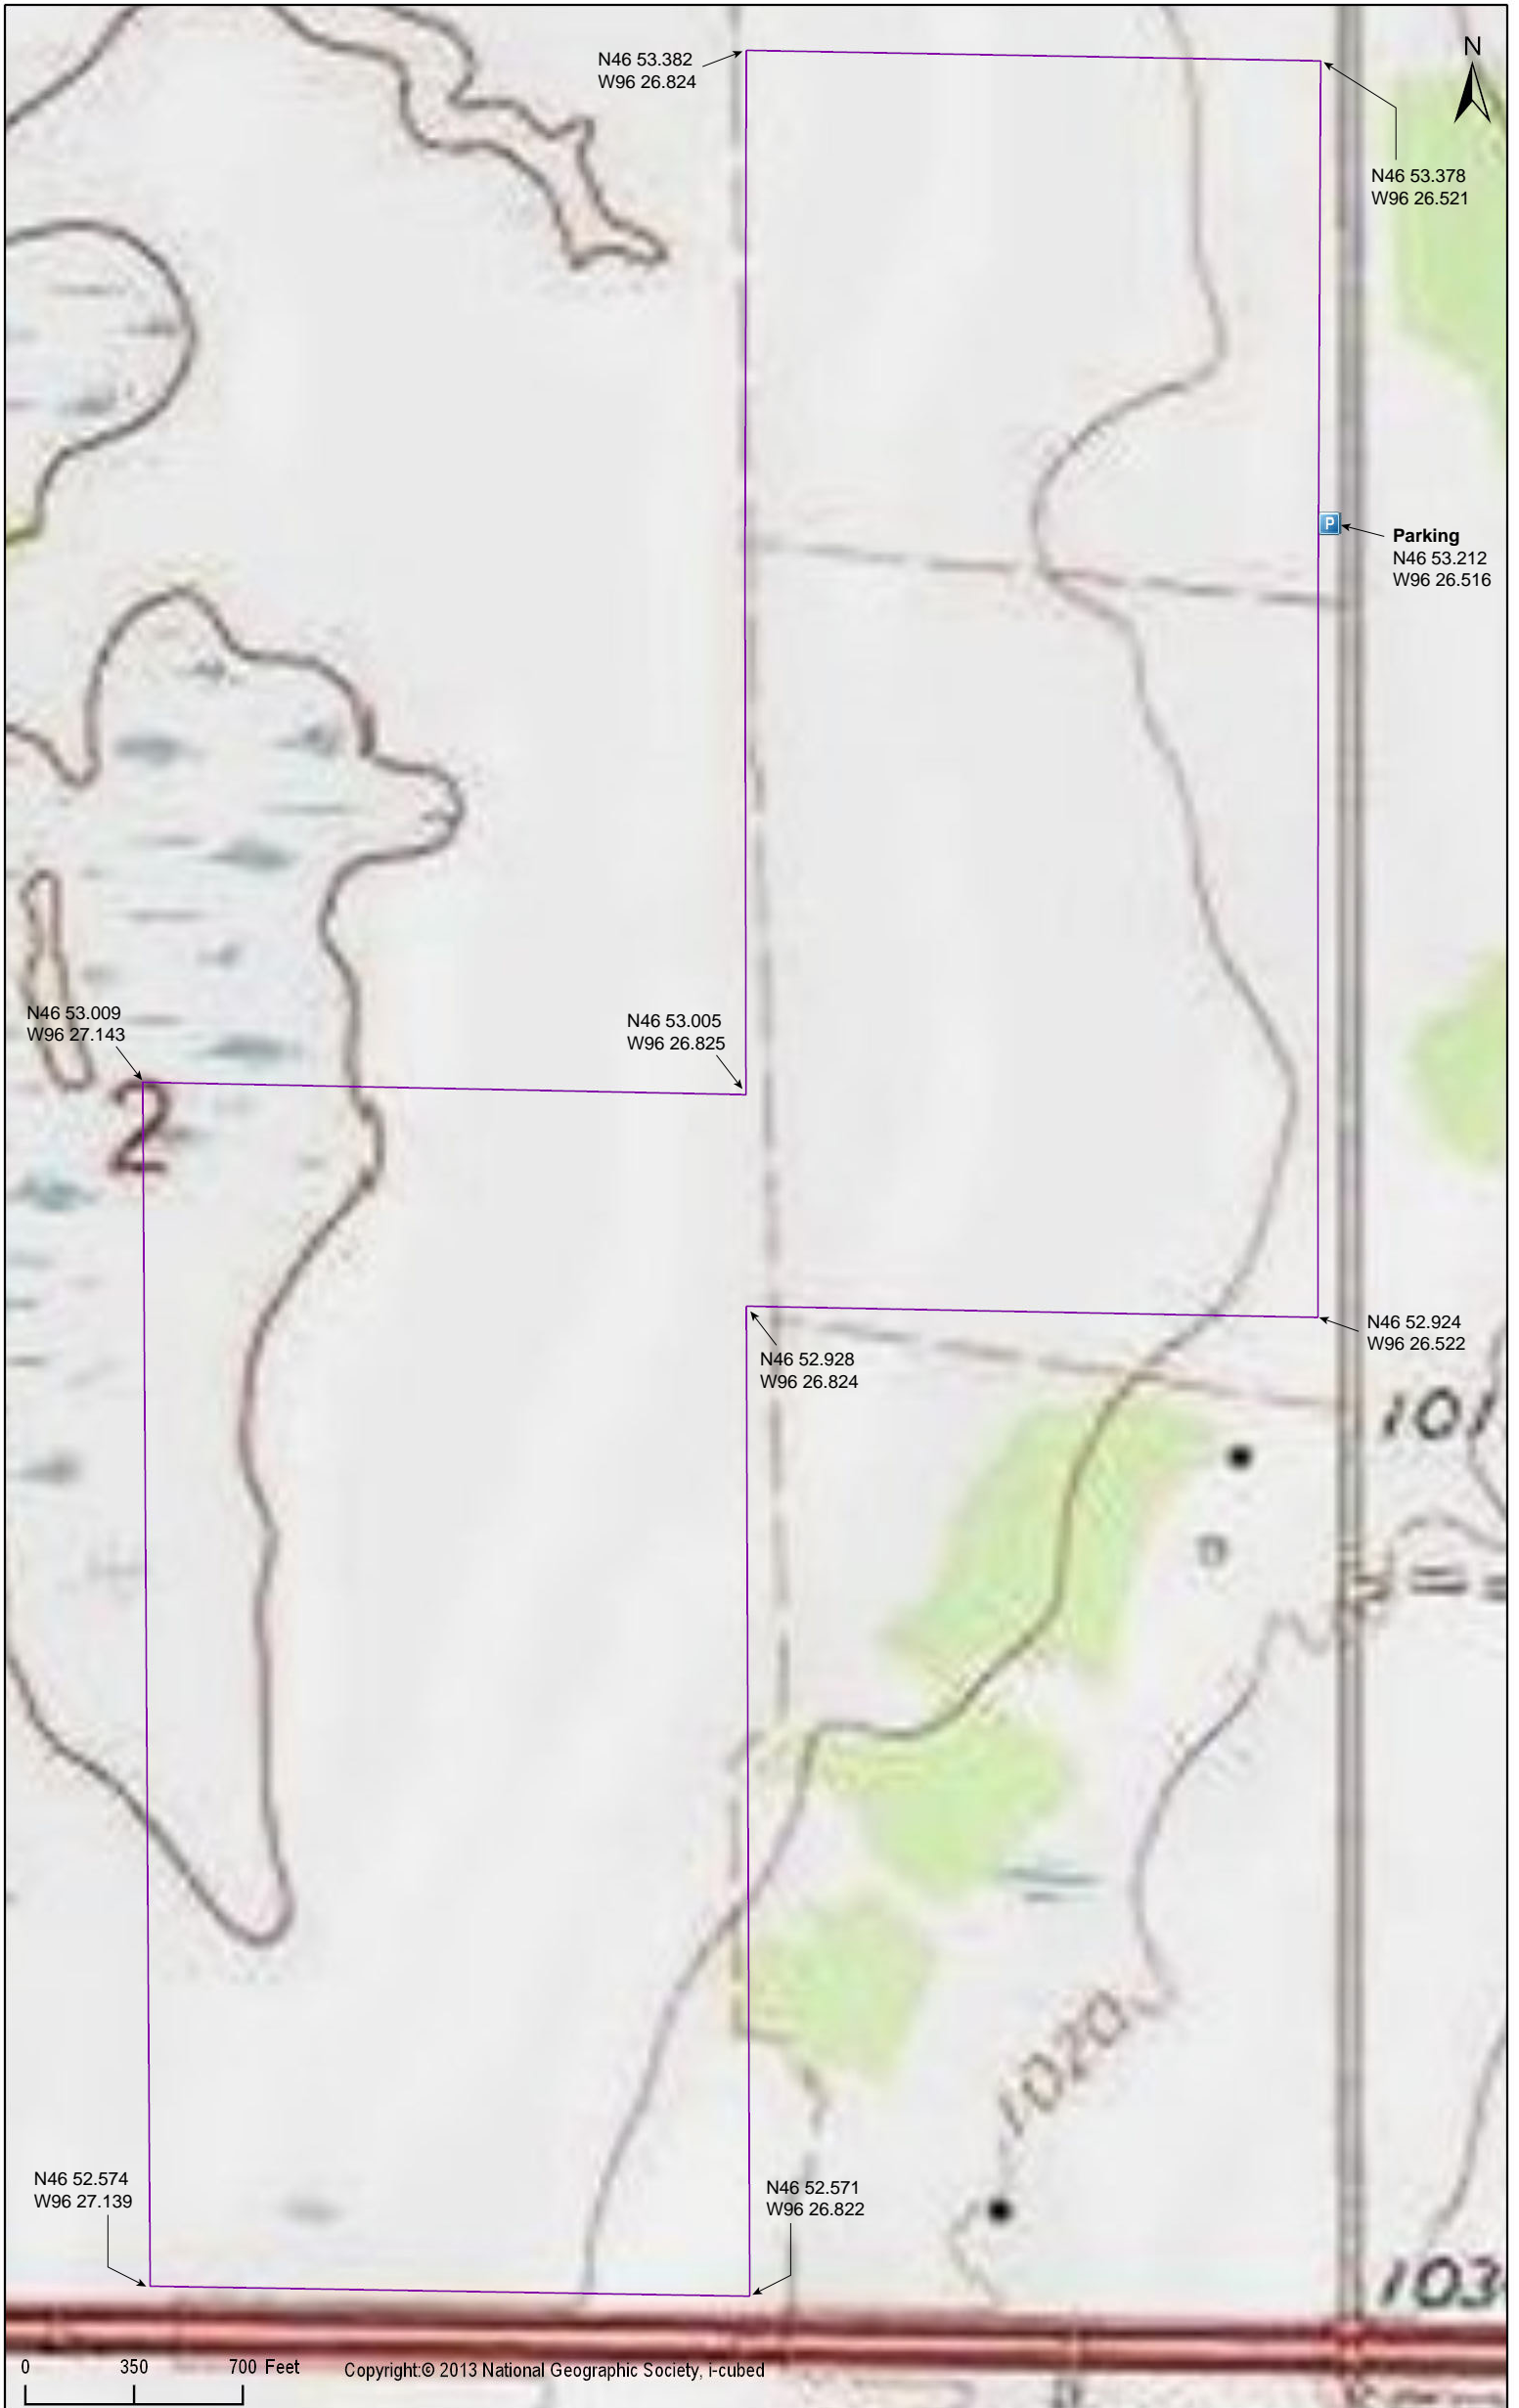

Northern Tallgrass Prairie National Wildlife Refuge Spieker Unit

Clay County

0 350 700 Feet Copyright © 2013 National Geographic Society, i-cubed